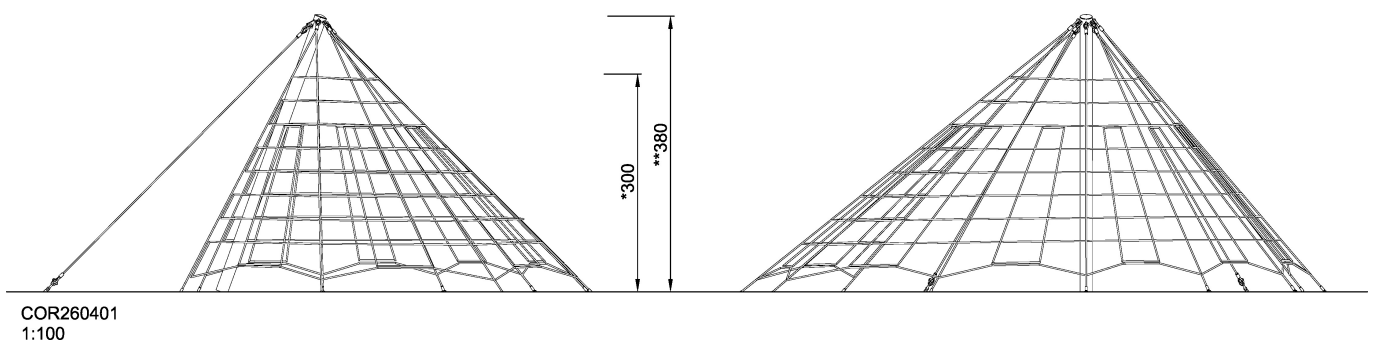

COR26040

Large Cutter Climbing Net

The Cutter Climbing Nets (small and large version) are part of a general design concept with ship's bow and stern. However, they may also be used as individual play equipment.

Product Line	Corocord™ rope playground
Category	Netscapes
Age group	5+
Max. fall height (CM)	300
Total height (CM)	380
Safety Zone	106.8 m2

* = Highest designated play surface.
** = Total height of product.