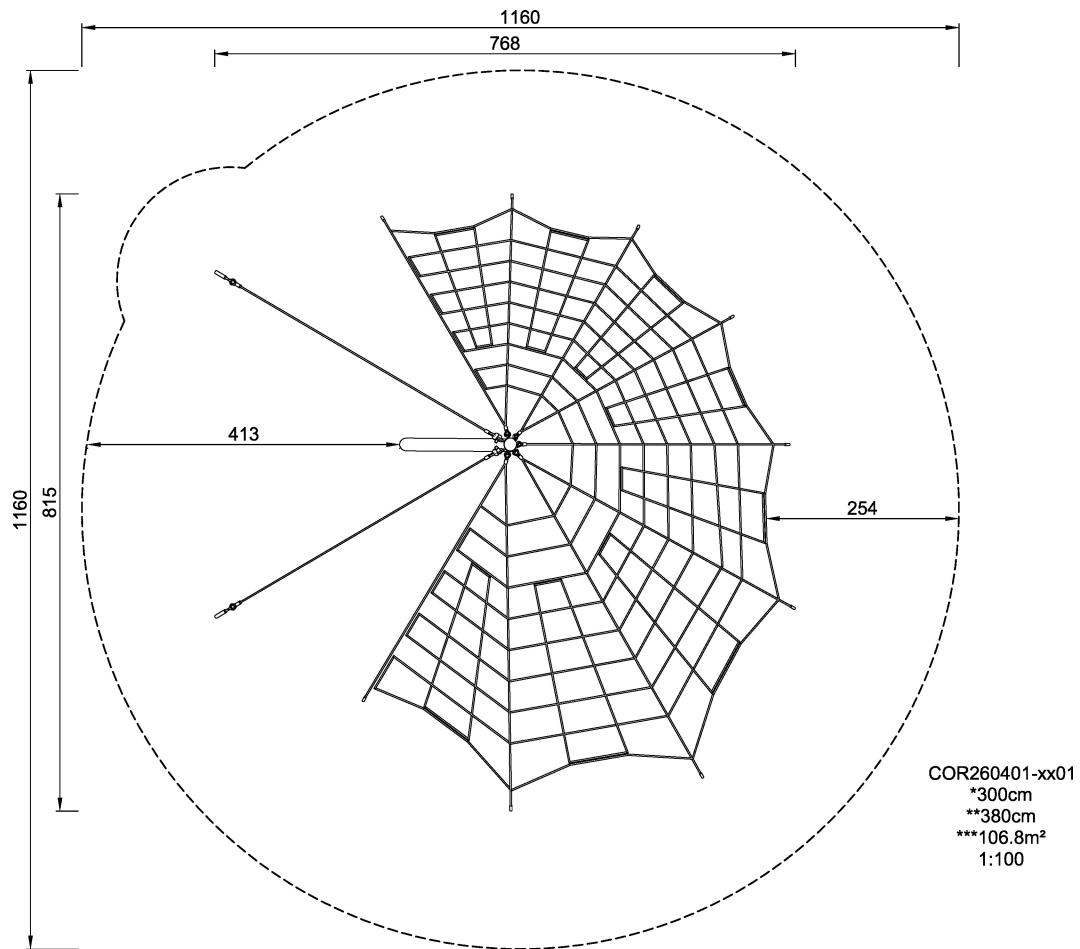

COR26040

Large Cutter Climbing Net

The Cutter Climbing Nets (small and large version) are part of a general design concept with ship's bow and stern. However, they may also be used as individual play equipment.

Product Line	Corocord™ rope playground
Category	Netscapes
Age group	5+
Max. fall height (CM)	300
Total height (CM)	380
Safety Zone	106.8 m2

* = Highest designated play surface.
** = Total height of product.