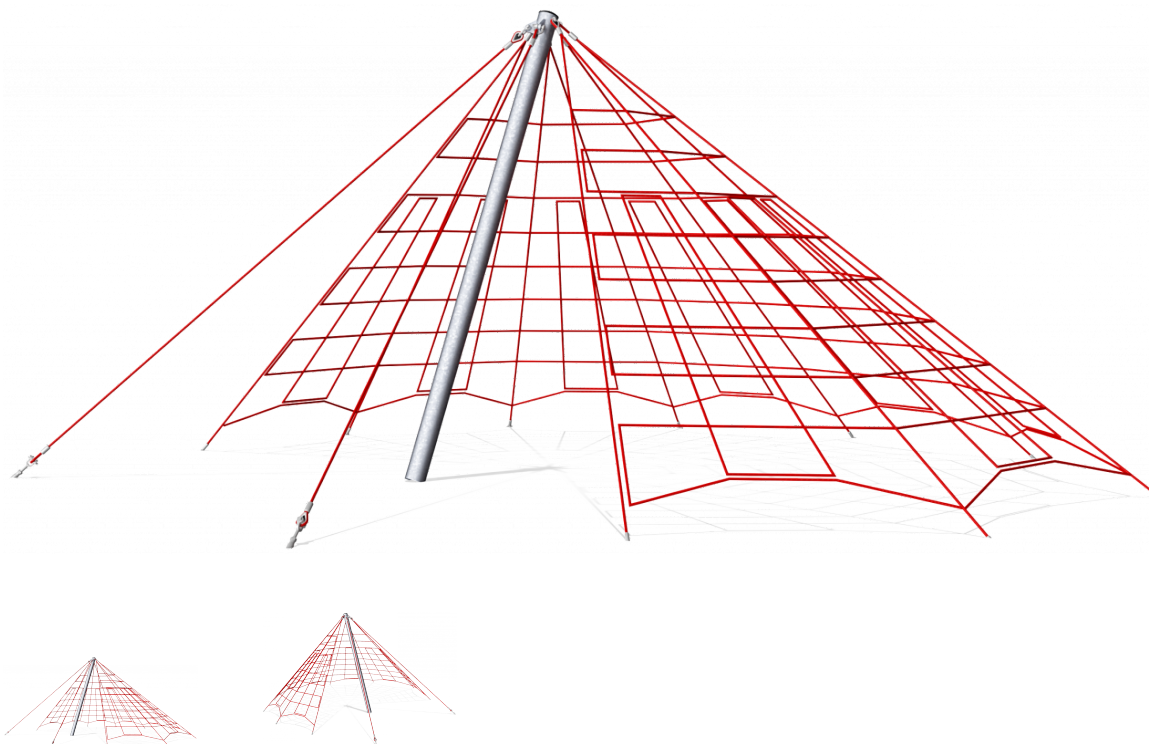

COR26040

Large Cutter Climbing Net

The Cutter Climbing Nets (small and large version) are part of a general design concept with ship's bow and stern. However, they may also be used as individual play equipment.

Product Line	Corocord™ rope playground
Category	Netscapes
Age group	5+
Max. fall height (CM)	300
Total height (CM)	380
Safety Zone	106.8 m2

* = Highest designated play surface.
** = Total height of product.