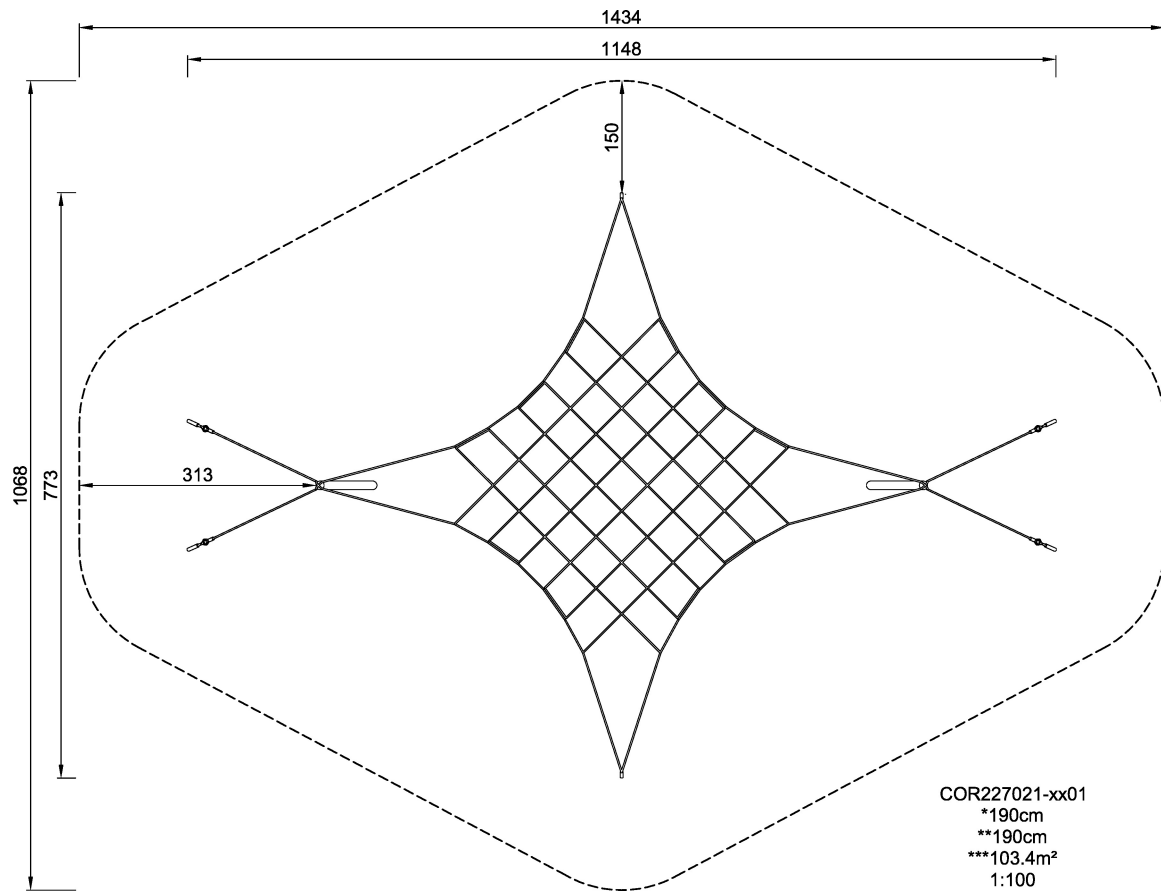

# COR22702 Large Climetric Net

Climetric Nets are very well suited for use in residential environments. The saddle-shape of the net provides play challenges for different age groups.

<b>Product Line</b>	Corocord™ rope playground
<b>Category</b>	Netscapes
<b>Age group</b>	5+
<b>Max. fall height (CM)</b>	190
<b>Total height (CM)</b>	190
<b>Safety Zone</b>	103.4 m <sup>2</sup>

\* = Highest designated play surface.  
\*\* = Total height of product.

<b>Weight/heaviest parts</b>	kg.	<b>Installation (Manpower)</b>	Persons
<b>Concrete required</b>	NaN m3	<b>Installation (Hours)</b>	Hours
<b>Foundation amount/footing</b>	NaN	<b>Excavation</b>	NaN m3