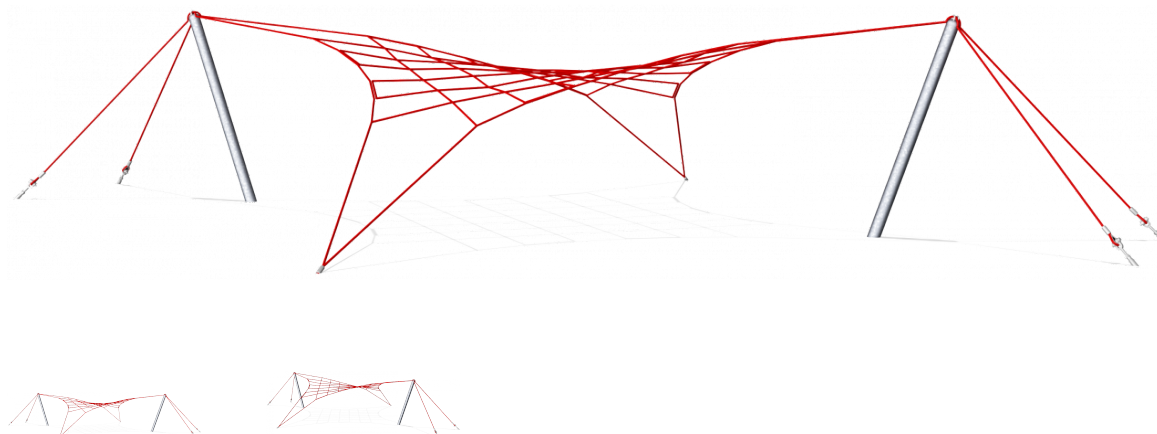

# COR22702 Large Climetric Net

Climetric Nets are very well suited for use in residential environments. The saddle-shape of the net provides play challenges for different age groups.

<b>Product Line</b>	Corocord™ rope playground
<b>Category</b>	Netscapes
<b>Age group</b>	5+
<b>Max. fall height (CM)</b>	190
<b>Total height (CM)</b>	190
<b>Safety Zone</b>	103.4 m <sup>2</sup>

\* = Highest designated play surface.  
\*\* = Total height of product.

<b>Weight/heaviest parts</b>	kg.	<b>Installation (Manpower)</b>	Persons
<b>Concrete required</b>	NaN m3	<b>Installation (Hours)</b>	Hours
<b>Foundation amount/footing</b>	NaN	<b>Excavation</b>	NaN m3