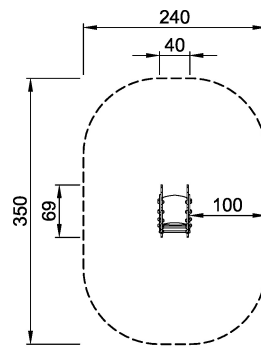

M168
Ladybird

Lady birds usually crawl on one's finger, before flying away. This one is inviting you to join him. Just climb up, be seated and the little bug will take you for a ride. Hold on to hand- and footholds and the trip can begin.

Product Line	Traditional Play
Category	Springers
Age group	2 - 6
Max. fall height (CM)	60
Total height (CM)	79
Safety Zone	7.5 m2

**SUR-
FACE**

ASTM

M16801P
*60cm
**79cm
***7.5m²
1:100

M16801P
1:100

* = Highest designated play surface.
** = Total height of product.