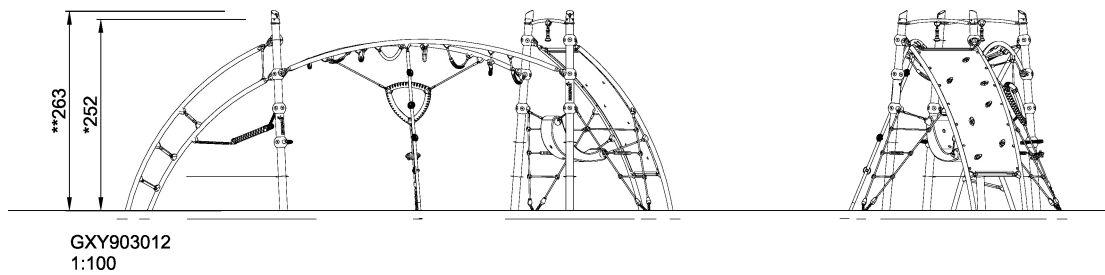

Product Line	Urban climbing
Category	GALAXY™
Age group	6 - 12
Max. fall height (CM)	252
Total height (CM)	265
Safety Zone	48.3 m ²

SUR-
FACE

ASTM

GXY903012-xx17
*252cm
**265cm
***48.3m²
1:100

GXY903012
1:100

* = Highest designated play surface.
** = Total height of product.

Weight/heaviest parts	kg.	Installation (Manpower)	Persons
Concrete required	NaN m ³	Installation (Hours)	Hours
Foundation amount/footing	NaN	Excavation	NaN m ³