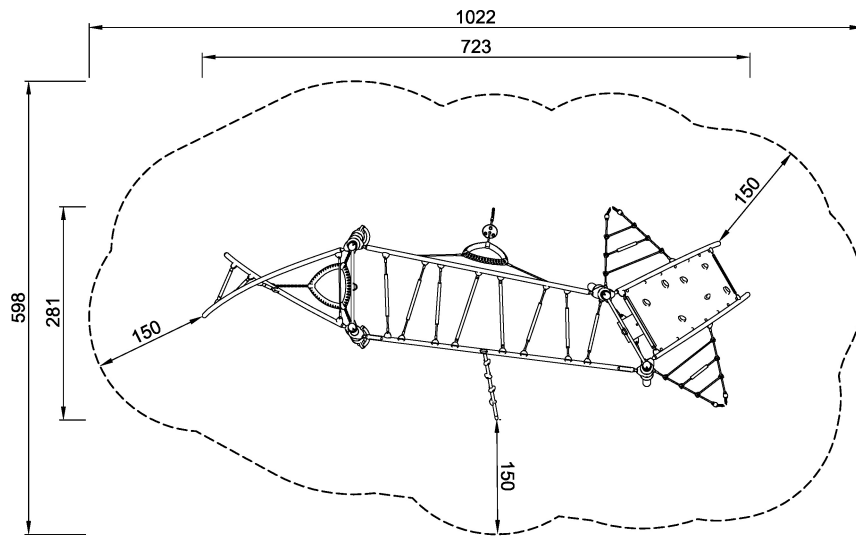

GXY903 Kuma

Playing on Kuma is like preparing for a space journey. At one end, there is a safe harbour, offering both shelter and climbing excitement. At the opposite end, a climbing thrill is waiting on a twisted ladder and a bouncing triangular plate. In between, there is the Asteroid Belt. To come through it you must make the tough decision to either climb on top or hang below. Halfway through, the triangle and climbing pole can be used as refuge before the journey continues.

Product Line	Urban climbing
Category	GALAXY™
Age group	6 - 12
Max. fall height (CM)	252
Total height (CM)	265
Safety Zone	48.3 m ²

SUR-
FACE

ASTM

GXY903012-xx17
*252cm
**265cm
***48.3m²
1:100

GXY903012
1:100

* = Highest designated play surface.
** = Total height of product.

Weight/heaviest parts	kg.	Installation (Manpower)	Persons
Concrete required	NaN m ³	Installation (Hours)	Hours
Foundation amount/footing	NaN	Excavation	NaN m ³