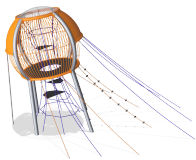

COR29400 Jellyfish

Come visit the Jellyfish; a transparent landmark with tentacles around its edge!

Product Line	Corocord™ rope playground
Category	Play Towers
Age group	5+
Max. fall height (CM)	245
Total height (CM)	445
Safety Zone	72.6 m2

SOCIALIZE

CLIMB

COR294001-xx02
*245cm
**445cm
***72.6m²
1:100

COR294001
1:100

* = Highest designated play surface.
** = Total height of product.

Weight/heaviest parts	kg.	Installation (Manpower)	Persons
Concrete required	NaN m ³	Installation (Hours)	Hours
Foundation amount/footing	NaN	Excavation	NaN m ³