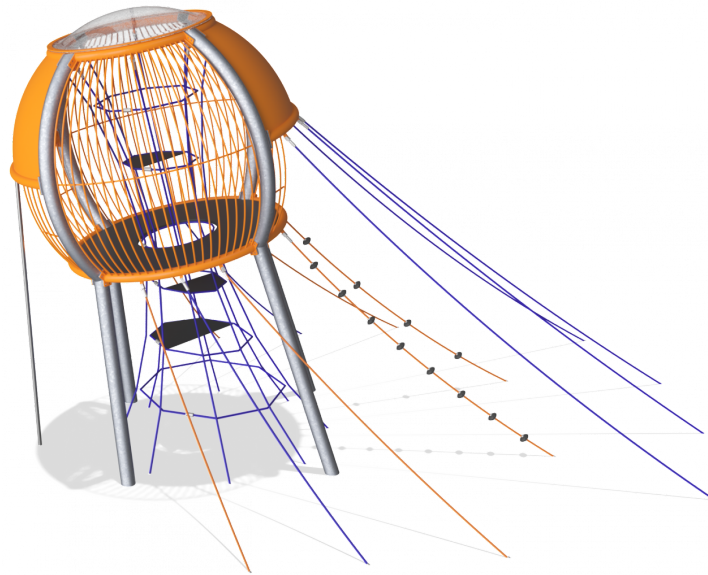

COR29400 Jellyfish

Come visit the Jellyfish; a transparent landmark with tentacles around its edge!

Product Line	Corocord™ rope playground
Category	Play Towers
Age group	5+
Max. fall height (CM)	245
Total height (CM)	445
Safety Zone	72.6 m2

SOCIALIZE

CLIMB

COR294001-xx02
*245cm
**445cm
***72.6m²
1:100

COR294001
1:100

* = Highest designated play surface.
** = Total height of product.

Weight/heaviest parts	kg.	Installation (Manpower)	Persons
Concrete required	NaN m ³	Installation (Hours)	Hours
Foundation amount/footing	NaN	Excavation	NaN m ³