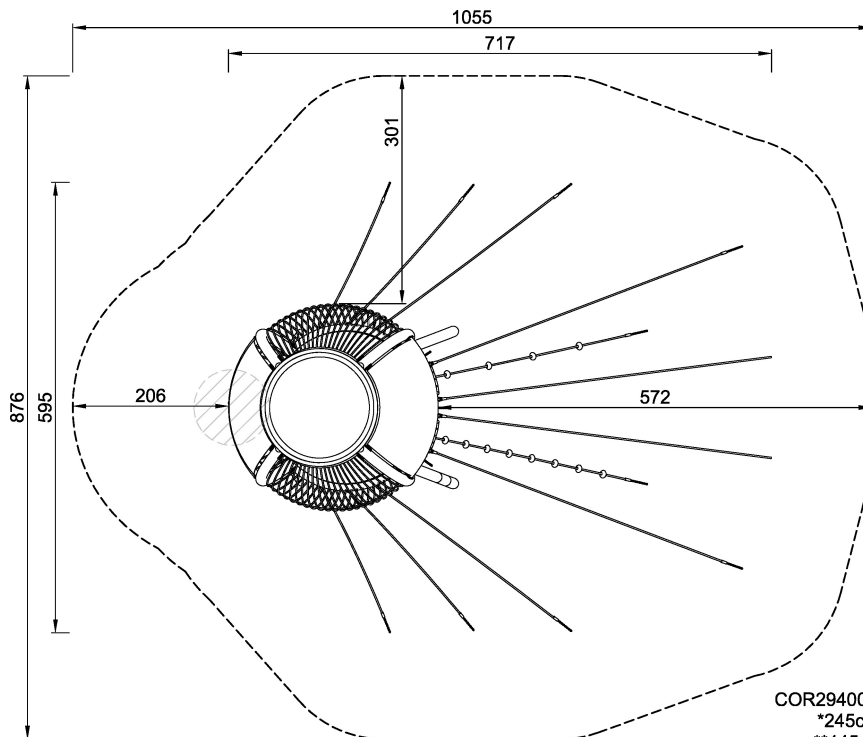

COR29400 Jellyfish

Come visit the Jellyfish; a transparent landmark with tentacles around its edge!

Product Line	Corocord™ rope playground
Category	Play Towers
Age group	5+
Max. fall height (CM)	245
Total height (CM)	445
Safety Zone	72.6 m2

SOCIALIZE

CLIMB

COR294001-xx02
*245cm
**445cm
***72.6m²
1:100

COR294001
1:100

* = Highest designated play surface.
** = Total height of product.

Weight/heaviest parts	kg.	Installation (Manpower)	Persons
Concrete required	NaN m ³	Installation (Hours)	Hours
Foundation amount/footing	NaN	Excavation	NaN m ³