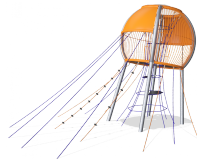

COR29400 Jellyfish

Come visit the Jellyfish; a transparent landmark with tentacles around its edge!

Product Line	Corocord™ rope playground
Category	Play Towers
Age group	5+
Max. fall height (CM)	245
Total height (CM)	445
Safety Zone	72.6 m2

SOCIALIZE

CLIMB

COR294001-xx02
*245cm
**445cm
***72.6m²
1:100

COR294001
1:100

* = Highest designated play surface.
** = Total height of product.

Weight/heaviest parts	kg.	Installation (Manpower)	Persons
Concrete required	NaN m ³	Installation (Hours)	Hours
Foundation amount/footing	NaN	Excavation	NaN m ³