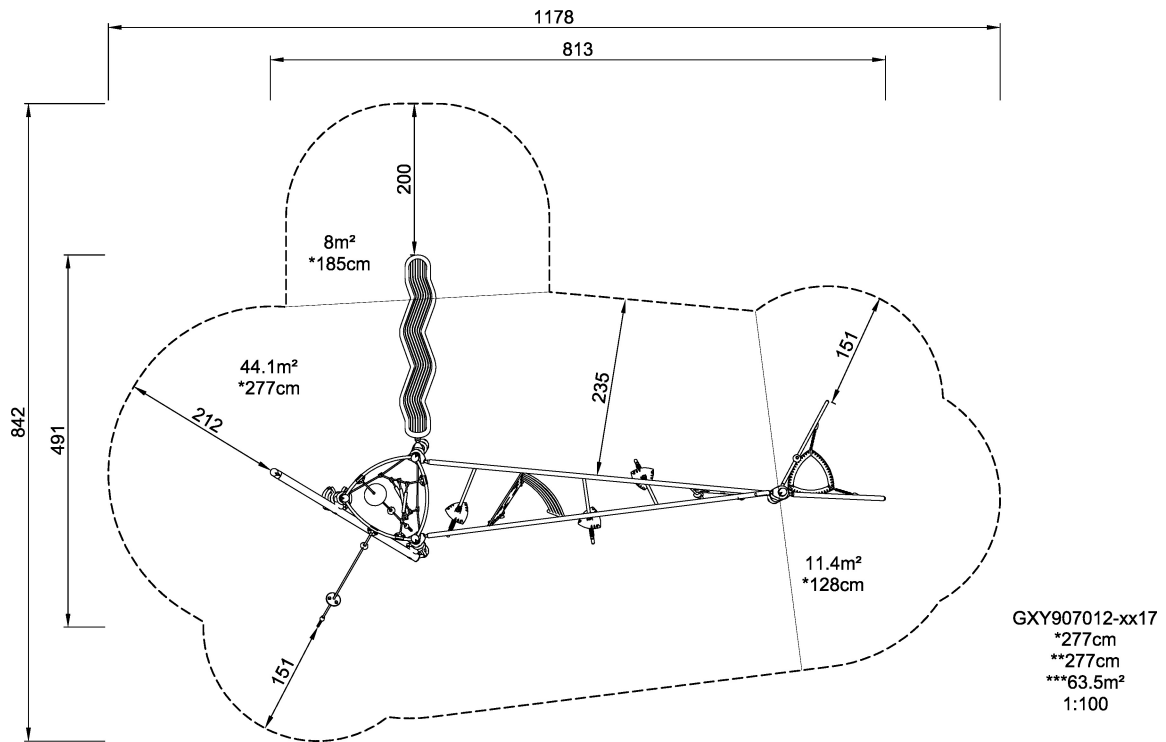

GXY907

Izar

**KOMPAN**  
Let's play

The Izar offers a climbing journey that travels from the stable with swinger, rocking tube and ropes onward to where one climbing opportunity leads to another. Each climber can choose how to position the manipulative play orbs and thereby create a new climbing route. The anchored climbing plates serve as perfect outlooks. The journey ends with the challenging transition onto the dancing triangle.

<b>Product Line</b>	Urban climbing
<b>Category</b>	GALAXY™
<b>Age group</b>	6 - 12
<b>Max. fall height (CM)</b>	277
<b>Total height (CM)</b>	277
<b>Safety Zone</b>	63.5 m2

SOCIALIZE

BALANCE

CLIMB

INCLUSIVE

SUR-  
FACE

ADA / INCLUSIVE

ASTM

\* = Highest designated play surface.  
\*\* = Total height of product.

<b>Weight/heaviest parts</b>	kg.	<b>Installation (Manpower)</b>	Persons
<b>Concrete required</b>	NaN m <sup>3</sup>	<b>Installation (Hours)</b>	Hours
<b>Foundation amount/footing</b>	NaN	<b>Excavation</b>	NaN m <sup>3</sup>