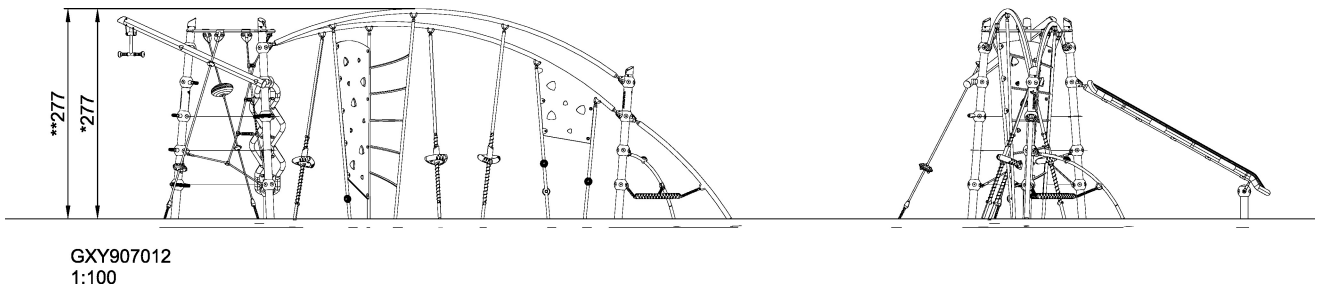

GXY907

Izar

**KOMPAN**  
Let's play

The Izar offers a climbing journey that travels from the stable with swinger, rocking tube and ropes onward to where one climbing opportunity leads to another. Each climber can choose how to position the manipulative play orbs and thereby create a new climbing route. The anchored climbing plates serve as perfect outlooks. The journey ends with the challenging transition onto the dancing triangle.

<b>Product Line</b>	Urban climbing
<b>Category</b>	GALAXY™
<b>Age group</b>	6 - 12
<b>Max. fall height (CM)</b>	277
<b>Total height (CM)</b>	277
<b>Safety Zone</b>	63.5 m2

SOCIALIZE

BALANCE

CLIMB

INCLUSIVE

SUR-  
FACE

ADA / INCLUSIVE

ASTM

\* = Highest designated play surface.  
\*\* = Total height of product.

<b>Weight/heaviest parts</b>	kg.	<b>Installation (Manpower)</b>	Persons
<b>Concrete required</b>	NaN m <sup>3</sup>	<b>Installation (Hours)</b>	Hours
<b>Foundation amount/footing</b>	NaN	<b>Excavation</b>	NaN m <sup>3</sup>