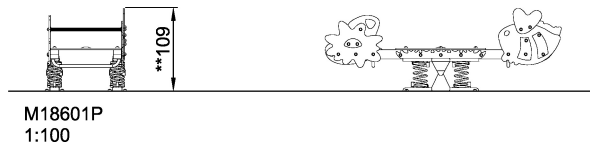

| | |
|------------------------------|------------------|
| Product Line | Traditional Play |
| Category | Seesaws |
| Age group | 3 - 8 |
| Max. fall height (CM) | 100 |
| Total height (CM) | 109 |
| Safety Zone | 18 m2 |

**SUR-
FACE**

ASTM

M18601P
*100cm
**109cm
***18m²
1:100

M18601P
1:100

* = Highest designated play surface.
** = Total height of product.

| | | | |
|----------------------------------|--------------------|--------------------------------|--------------------|
| Weight/heaviest parts | kg. | Installation (Manpower) | Persons |
| Concrete required | NaN m ³ | Installation (Hours) | Hours |
| Foundation amount/footing | NaN | Excavation | NaN m ³ |