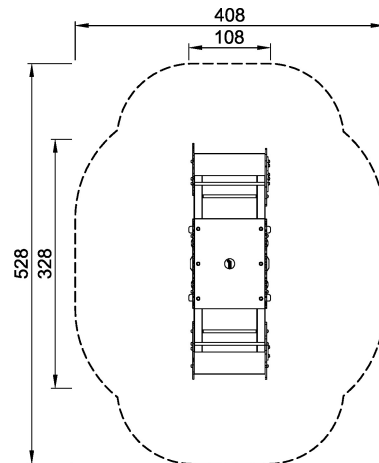

M186 Home Seesaw

Flowers, bees and butterflies hand out an invitation for a beautiful trip around the garden. Safely seated at both ends with hands and feet positioned on secure bars, the youngest will enjoy a good rocking. The more experienced player can sit or stand on the center plate, from where they can influence the ride considerably. All involved players will have to cooperate, to find out how to make the ride a success for all. The soothing movement makes one want to sing and enjoy the rhythm.

| | |
|------------------------------|------------------|
| Product Line | Traditional Play |
| Category | Seesaws |
| Age group | 3 - 8 |
| Max. fall height (CM) | 100 |
| Total height (CM) | 109 |
| Safety Zone | 18 m2 |

**SUR-
FACE**

ASTM

M18601P
*100cm
**109cm
***18m²
1:100

M18601P
1:100

* = Highest designated play surface.
** = Total height of product.

| | | | |
|----------------------------------|--------------------|--------------------------------|--------------------|
| Weight/heaviest parts | kg. | Installation (Manpower) | Persons |
| Concrete required | NaN m ³ | Installation (Hours) | Hours |
| Foundation amount/footing | NaN | Excavation | NaN m ³ |