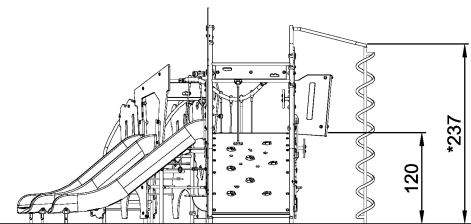

MSC6411 Home/Rescue Large

The Home/Rescue Large structure is a house on one side and a fire truck on the other. The three-dimensional climbing net links the home and fire truck with a satellite tower which serves to expand the play possibilities even further. At the satellite tower there is a fun slide and small places for exploring underneath. The climb across the linking net encourages fundamental loco-motor skill that involves ascending and descending movements. Children will be delighted to find two hidden spaces underneath the structure where they can move in with a family or a crew of firefighters. The smaller space under the climbing wall serves as an interesting place to watch the world go by. The larger holes encourage children to use their whole body when climbing through - both in and out. These whole body movements encourage development of children's movement planning abilities, flexibility, and an understanding of their growing bodies in relation to space.

Product Line	Themed Play
Category	STORY MAKERS™
Age group	2 - 6
Max. fall height (CM)	237
Total height (CM)	285
Safety Zone	58.4 m2

MSC641100P
1:100

* = Highest designated play surface.
** = Total height of product.