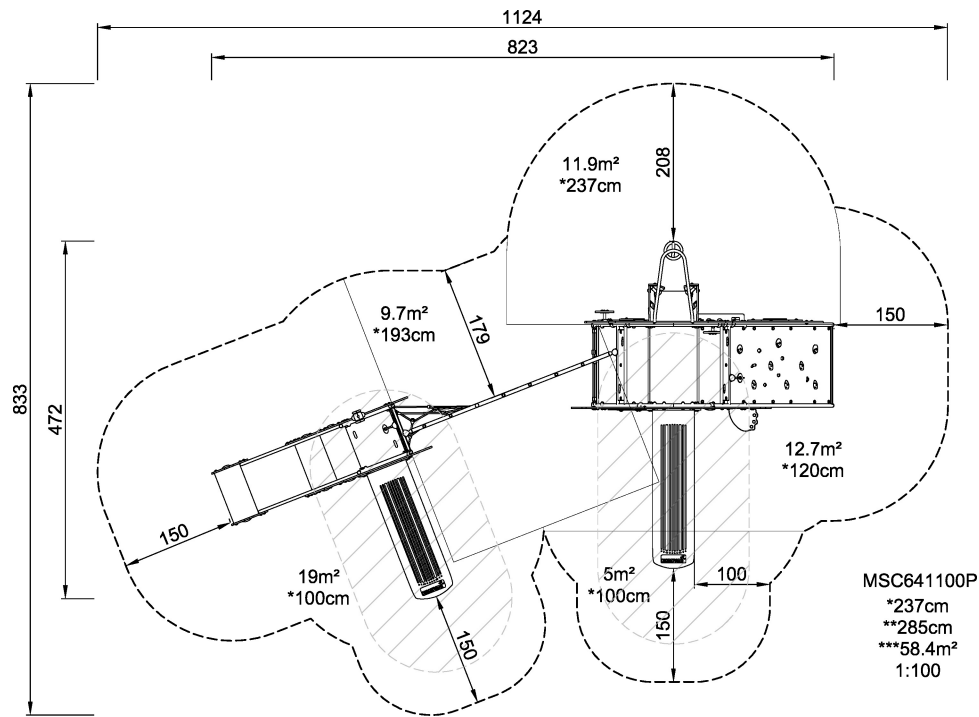

MSC6411 Home/Rescue Large

The Home/Rescue Large structure is a house on one side and a fire truck on the other. The three-dimensional climbing net links the home and fire truck with a satellite tower which serves to expand the play possibilities even further. At the satellite tower there is a fun slide and small places for exploring underneath. The climb across the linking net encourages fundamental loco-motor skill that involves ascending and descending movements. Children will be delighted to find two hidden spaces underneath the structure where they can move in with a family or a crew of firefighters. The smaller space under the climbing wall serves as an interesting place to watch the world go by. The larger holes encourage children to use their whole body when climbing through - both in and out. These whole body movements encourage development of children's movement planning abilities, flexibility, and an understanding of their growing bodies in relation to space.

Product Line	Themed Play
Category	STORY MAKERS™
Age group	2 - 6
Max. fall height (CM)	237
Total height (CM)	285
Safety Zone	58.4 m2

MSC641100P
1:100

* = Highest designated play surface.
** = Total height of product.