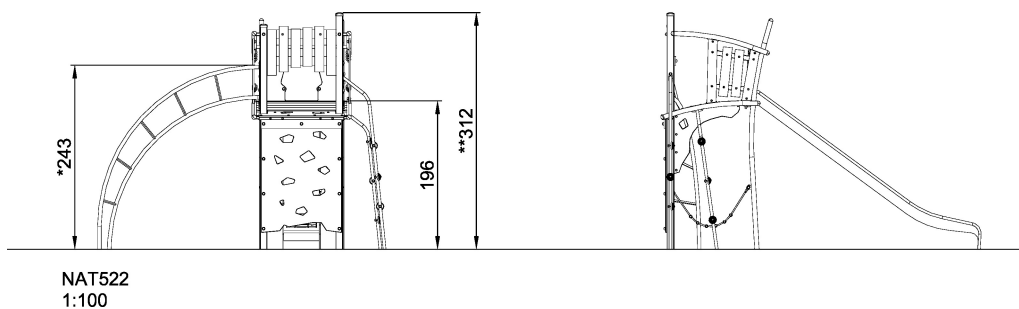

NAT522 Himalaya

The Himalaya is a varied climbing and sliding structure with a wobbly hammock seat under the platform of the structure. The product supports agility, balance and coordination of the child.

Product Line	Traditional Play
Category	Climbing structures & nets
Age group	4 - 12
Max. fall height (CM)	243
Total height (CM)	312
Safety Zone	34 m2

**SUR-
FACE**

* = Highest designated play surface.
** = Total height of product.