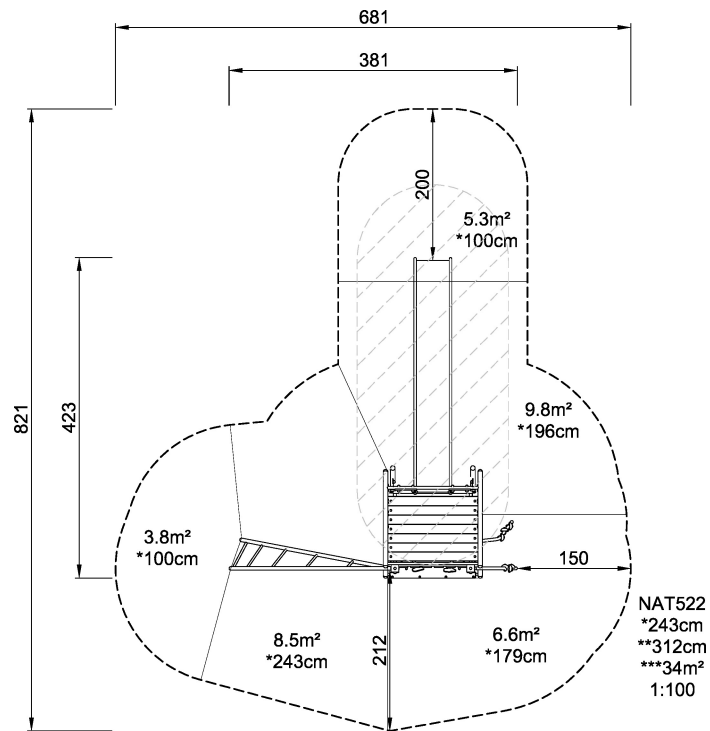

NAT522 Himalaya

The Himalaya is a varied climbing and sliding structure with a wobbly hammock seat under the platform of the structure. The product supports agility, balance and coordination of the child.

Product Line	Traditional Play
Category	Climbing structures & nets
Age group	4 - 12
Max. fall height (CM)	243
Total height (CM)	312
Safety Zone	34 m2

**SUR-
FACE**

* = Highest designated play surface.
** = Total height of product.