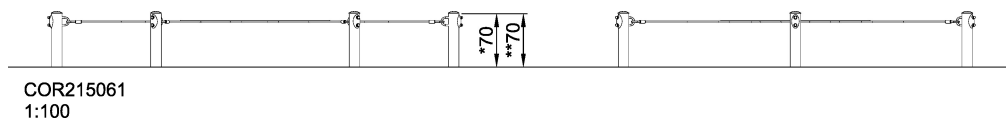

COR21506

Hexagonal Jumping Net

KOMPAN
Let's play

The bouncing membrane integrated into the net invites for hopping and jumping. Elasticity is adjusted to the length of the ropes.

Product Line	Corocord™ rope playground
Category	Dynamics
Age group	3+
Max. fall height (CM)	70
Total height (CM)	70
Safety Zone	56 m ²

SOCIALIZE

BALANCE

CLIMB

INCLUSIVE

EN 1176

IN-
GROU.

ADA / INCLUSIVE

ASTM

* = Highest designated play surface.
** = Total height of product.

Weight/heaviest parts	kg.	Installation (Manpower)	Persons
Concrete required	NaN m ³	Installation (Hours)	Hours
Foundation amount/footing	NaN	Excavation	NaN m ³