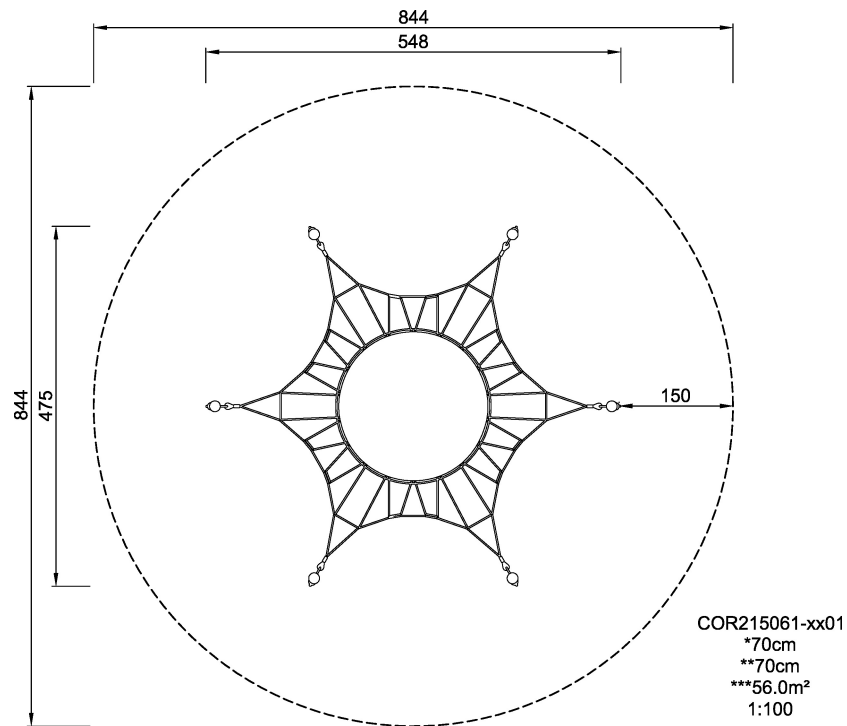

COR21506

Hexagonal Jumping Net

KOMPAN
Let's play

The bouncing membrane integrated into the net invites for hopping and jumping. Elasticity is adjusted to the length of the ropes.

Product Line	Corocord™ rope playground
Category	Dynamics
Age group	3+
Max. fall height (CM)	70
Total height (CM)	70
Safety Zone	56 m ²

SOCIALIZE

BALANCE

CLIMB

INCLUSIVE

EN 1176

IN-
GROU.

ADA / INCLUSIVE

ASTM

* = Highest designated play surface.
** = Total height of product.

Weight/heaviest parts	kg.	Installation (Manpower)	Persons
Concrete required	NaN m ³	Installation (Hours)	Hours
Foundation amount/footing	NaN	Excavation	NaN m ³