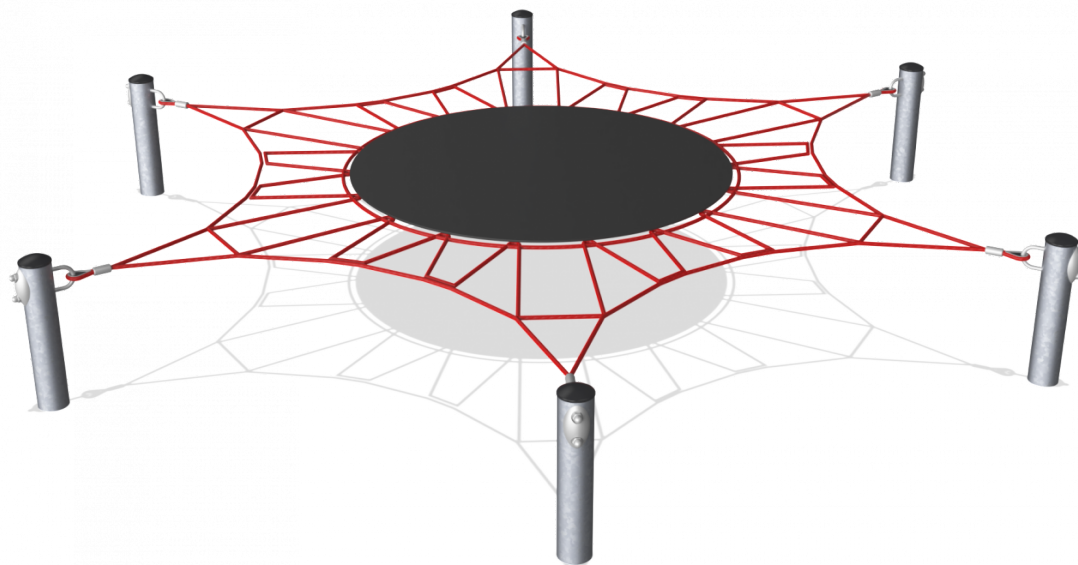

COR21506

Hexagonal Jumping Net

KOMPAN
Let's play

The bouncing membrane integrated into the net invites for hopping and jumping. Elasticity is adjusted to the length of the ropes.

Product Line	Corocord™ rope playground
Category	Dynamics
Age group	3+
Max. fall height (CM)	70
Total height (CM)	70
Safety Zone	56 m ²

SOCIALIZE

BALANCE

CLIMB

INCLUSIVE

EN 1176

IN-
GROU.

ADA / INCLUSIVE

ASTM

* = Highest designated play surface.
** = Total height of product.

Weight/heaviest parts	kg.	Installation (Manpower)	Persons
Concrete required	NaN m ³	Installation (Hours)	Hours
Foundation amount/footing	NaN	Excavation	NaN m ³