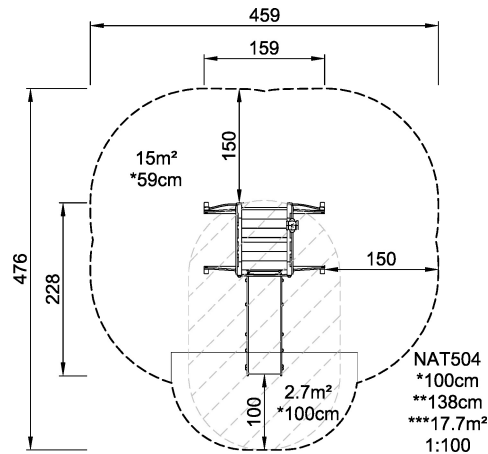

NAT504 Gold Mine

This multi-level piece stimulates spatial awareness and helps toddlers develop their understanding of mathematics and distances.

Product Line	Themed Play
Category	Toddler play
Age group	1 - 4
Max. fall height (CM)	100
Total height (CM)	138
Safety Zone	17.7 m2

**SUR-
FACE**

* = Highest designated play surface.
** = Total height of product.

Weight/heaviest parts	kg.	Installation (Manpower)	Persons
Concrete required	NaN m3	Installation (Hours)	Hours
Foundation amount/footing	NaN	Excavation	NaN m3