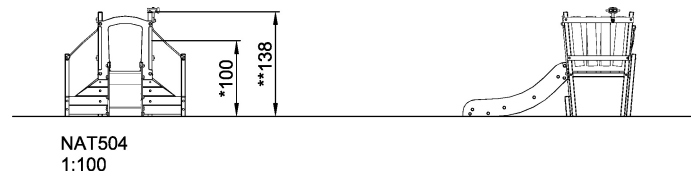

NAT504 Gold Mine

This multi-level piece stimulates spatial awareness and helps toddlers develop their understanding of mathematics and distances.

Product Line	Themed Play
Category	Toddler play
Age group	1 - 4
Max. fall height (CM)	100
Total height (CM)	138
Safety Zone	17.7 m2

**SUR-
FACE**

* = Highest designated play surface.
** = Total height of product.

Weight/heaviest parts	kg.	Installation (Manpower)	Persons
Concrete required	NaN m3	Installation (Hours)	Hours
Foundation amount/footing	NaN	Excavation	NaN m3