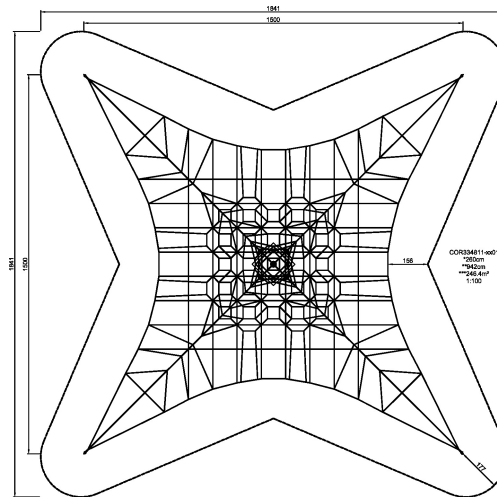

Product Line	Corocord™ rope playground
Category	Spacenets™
Age group	8+
Max. fall height (CM)	260
Total height (CM)	942
Safety Zone	246.4 m2

SOCIALIZE

BALANCE

CLIMB

INCLUSIVE

IN-
GROU.

ADA / INCLUSIVE

ASTM

* = Highest designated play surface.
** = Total height of product.

Weight/heaviest parts	kg.	Installation (Manpower)	Persons
Concrete required	NaN m3	Installation (Hours)	Hours
Foundation amount/footing	NaN	Excavation	NaN m3