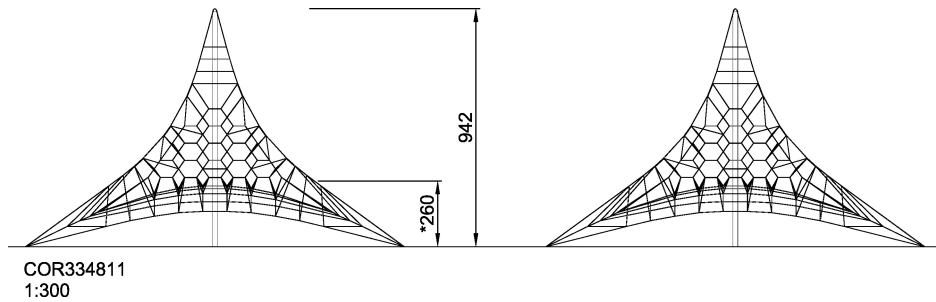

Product Line	Corocord™ rope playground
Category	Spacenets™
Age group	8+
Max. fall height (CM)	260
Total height (CM)	942
Safety Zone	246.4 m2

SOCIALIZE

BALANCE

CLIMB

INCLUSIVE

IN-
GROU.

ADA / INCLUSIVE

ASTM

* = Highest designated play surface.
** = Total height of product.

Weight/heaviest parts	kg.	Installation (Manpower)	Persons
Concrete required	NaN m3	Installation (Hours)	Hours
Foundation amount/footing	NaN	Excavation	NaN m3