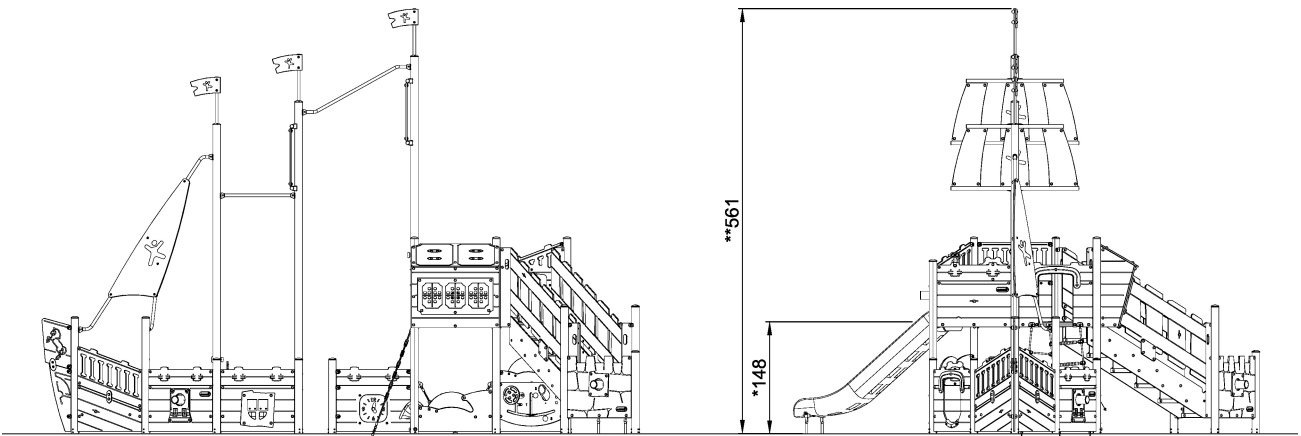

Product Line	Themed Play
Category	Pirateships and Castles
Age group	2 - 8
Max. fall height (CM)	148
Total height (CM)	562
Safety Zone	61.5 m ²

INCLUSIVE

IN-
GROU.

ADA / INCLUSIVE

ASTM

PCM102700
1:100

* = Highest designated play surface.
** = Total height of product.