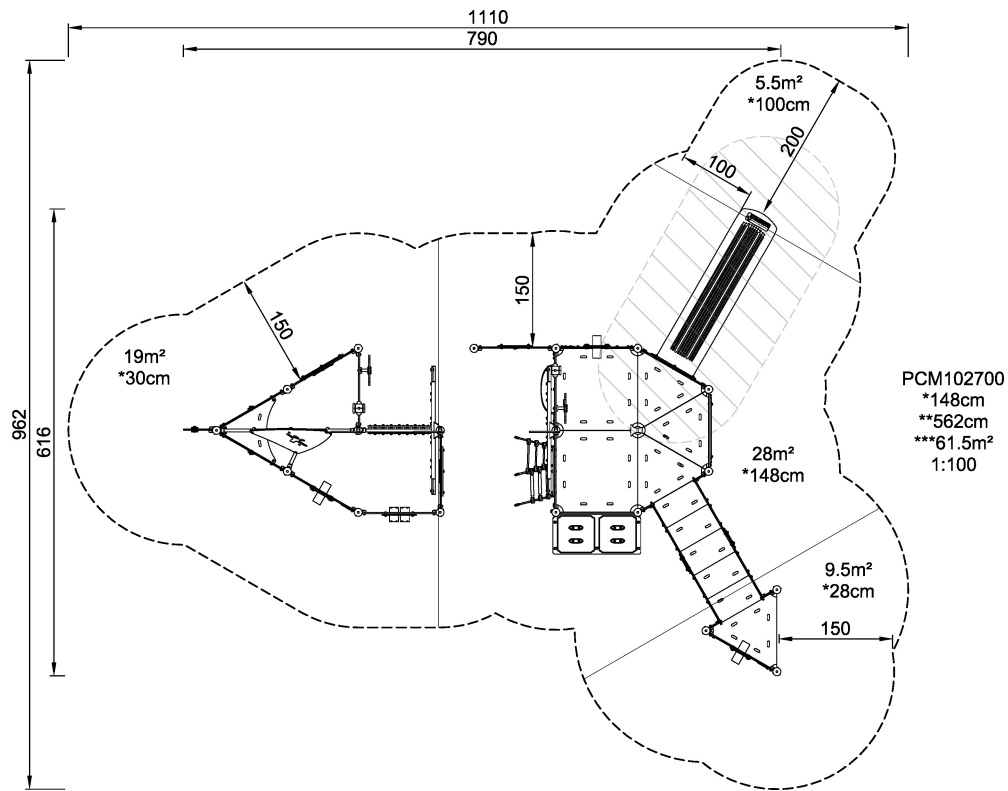

Product Line	Themed Play
Category	Pirateships and Castles
Age group	2 - 8
Max. fall height (CM)	148
Total height (CM)	562
Safety Zone	61.5 m ²

INCLUSIVE

IN-
GROU.

ADA / INCLUSIVE

ASTM

PCM102700
1:100

* = Highest designated play surface.
** = Total height of product.