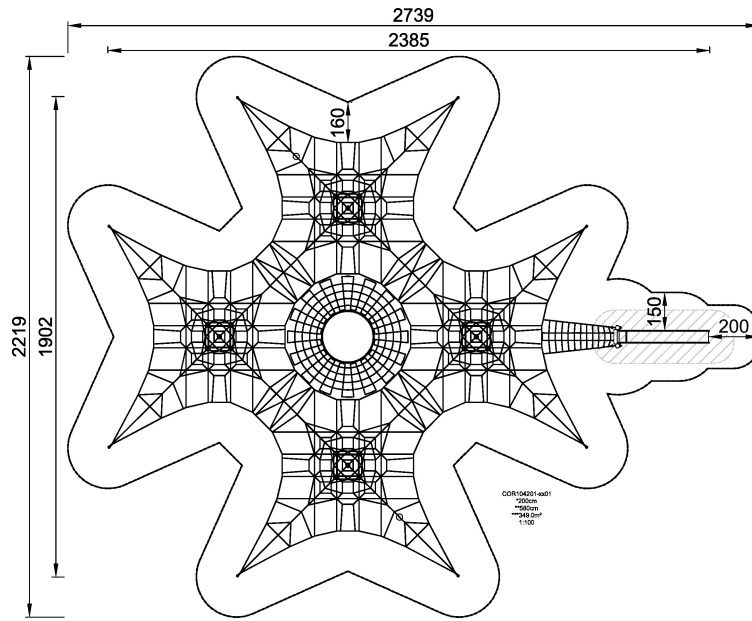

# Four-Mast Spacenet + Bouncing Net & Slide

Between the four masts an inner bouncing membrane surrounded by net awaits the children. This is a real playground magnet.

<b>Product Line</b>	Corocord™ rope playground
<b>Category</b>	Spacenets™
<b>Age group</b>	5+
<b>Max. fall height (CM)</b>	185
<b>Total height (CM)</b>	580
<b>Safety Zone</b>	327 m2

SOCIALIZE

BALANCE

CLIMB

SLIDE

INCLUSIVE

IN-  
GROU.

COR104201  
1:300

\* = Highest designated play surface.  
\*\* = Total height of product.

<b>Weight/heaviest parts</b>	kg.	<b>Installation (Manpower)</b>	Persons
<b>Concrete required</b>	NaN m3	<b>Installation (Hours)</b>	Hours
<b>Foundation amount/footing</b>	NaN	<b>Excavation</b>	NaN m3