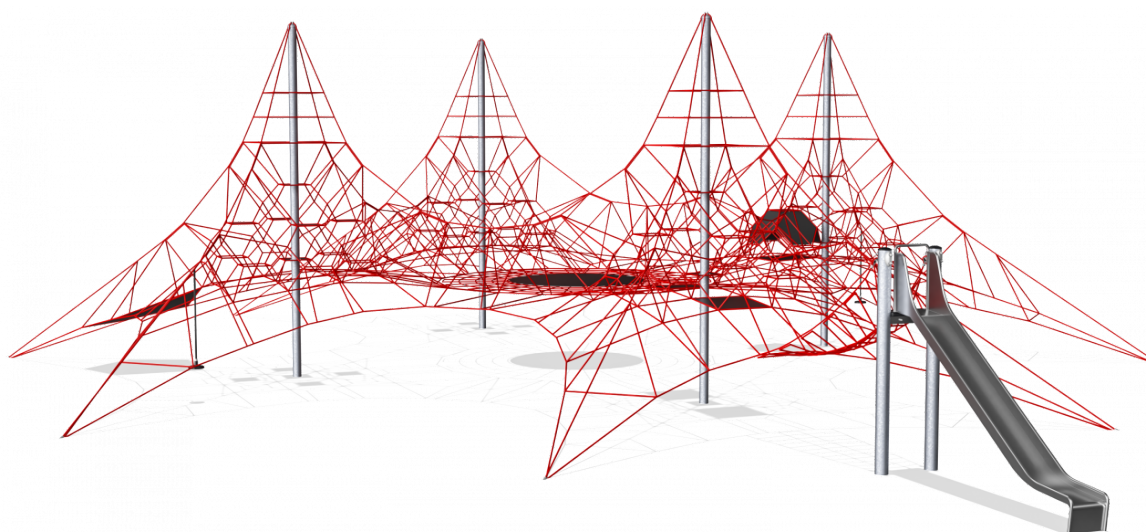

COR10420

# Four-Mast Spacenet + Bouncing Net & Slide

Between the four masts an inner bouncing membrane surrounded by net awaits the children. This is a real playground magnet.

<b>Product Line</b>	Corocord™ rope playground
<b>Category</b>	Spacenets™
<b>Age group</b>	5+
<b>Max. fall height (CM)</b>	185
<b>Total height (CM)</b>	580
<b>Safety Zone</b>	327 m2

SOCIALIZE

BALANCE

CLIMB

SLIDE

INCLUSIVE

IN-  
GROU.

COR104201  
1:300

\* = Highest designated play surface.  
\*\* = Total height of product.