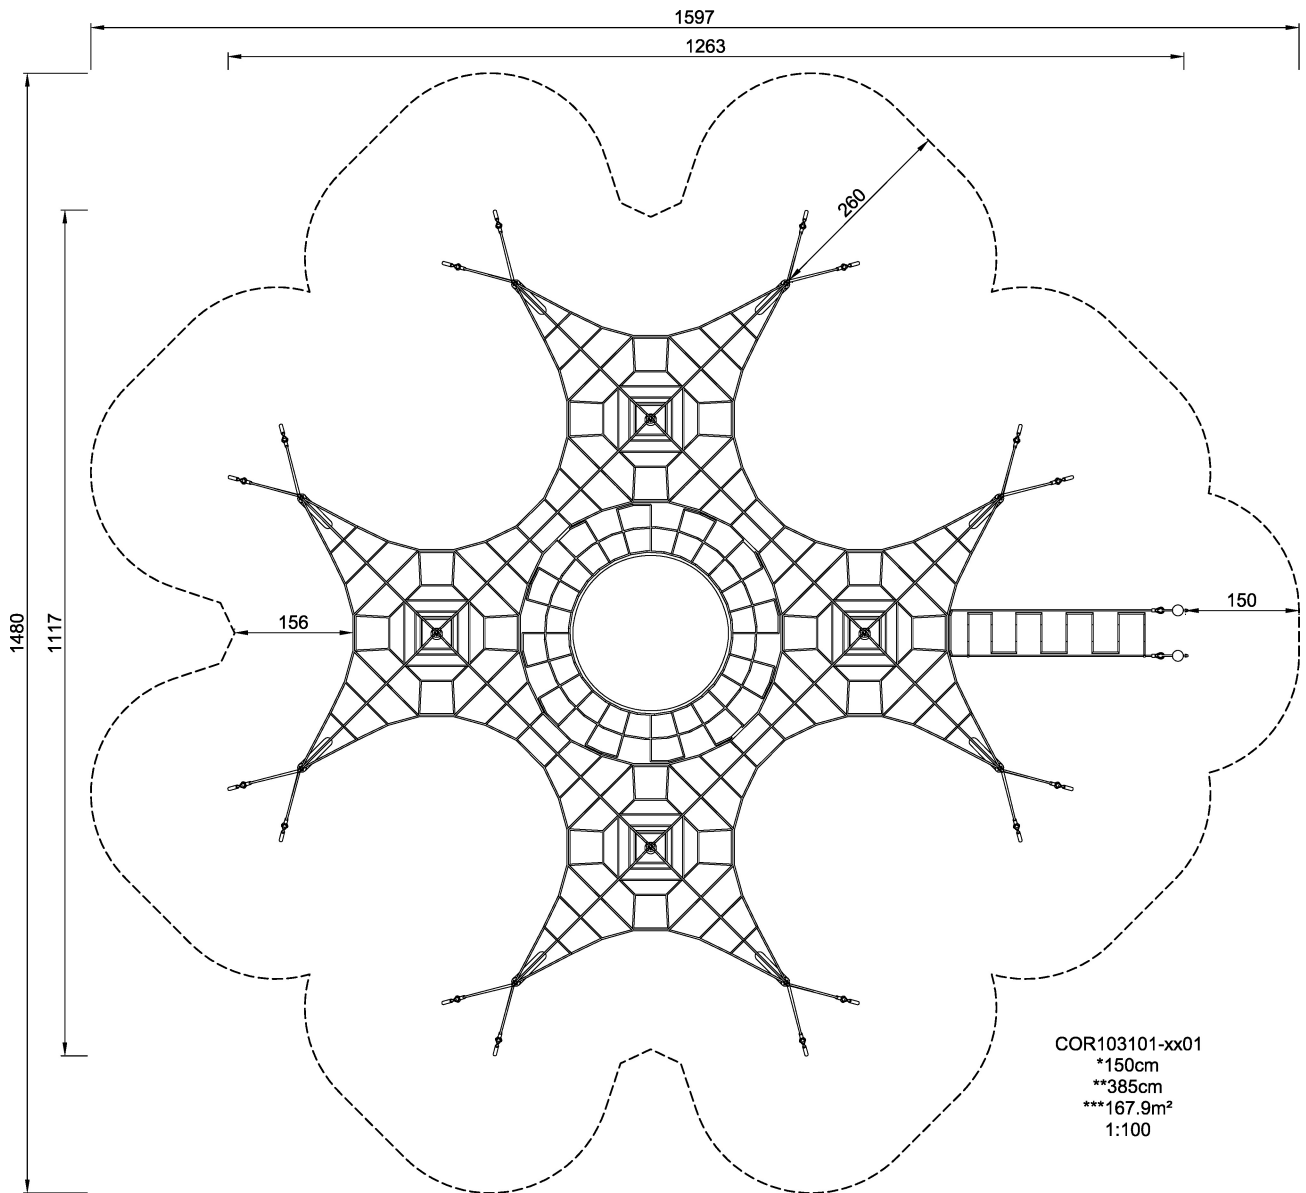

COR10310

Four-mast Octa Net + Bouncing Net

KOMPAN
Let's play

Ideal for children from kindergarten and nursery school age. While easy to access, it also provides a multi-faceted play area where children can romp around in various ways. The large bouncing membrane in the central area is very popular – either as a jumping area or a place to rest.

Product Line	Corocord™ rope playground
Category	Spacenet™
Age group	3+
Max. fall height (CM)	150
Total height (CM)	385
Safety Zone	167.9 m2

* = Highest designated play surface.
** = Total height of product.