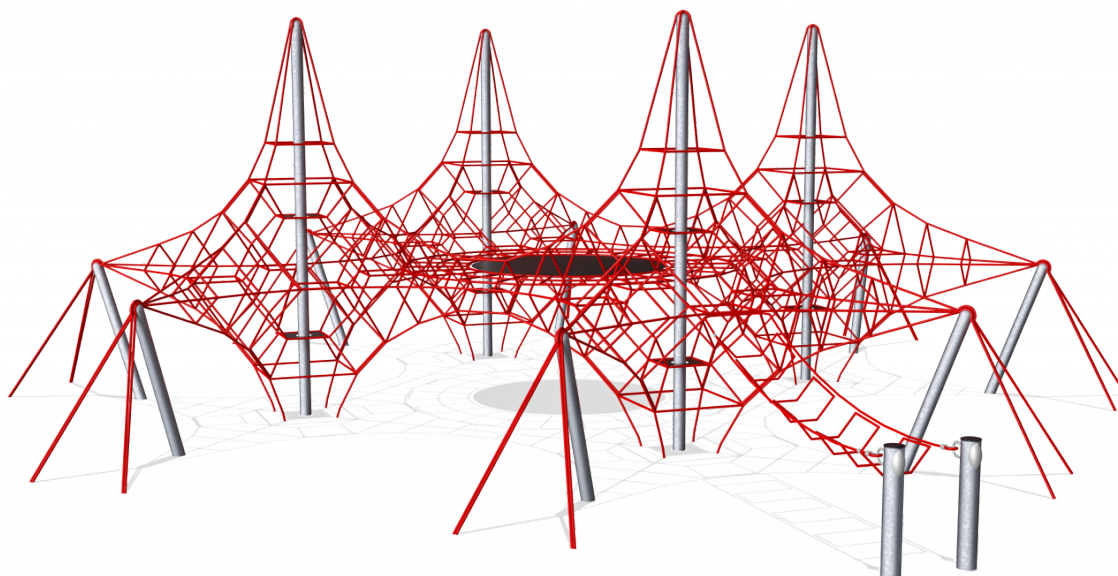

COR10310

Four-mast Octa Net + Bouncing Net

KOMPAN
Let's play

Ideal for children from kindergarten and nursery school age. While easy to access, it also provides a multi-faceted play area where children can romp around in various ways. The large bouncing membrane in the central area is very popular – either as a jumping area or a place to rest.

Product Line	Corocord™ rope playground
Category	Spacenet™
Age group	3+
Max. fall height (CM)	150
Total height (CM)	385
Safety Zone	167.9 m2

* = Highest designated play surface.
** = Total height of product.