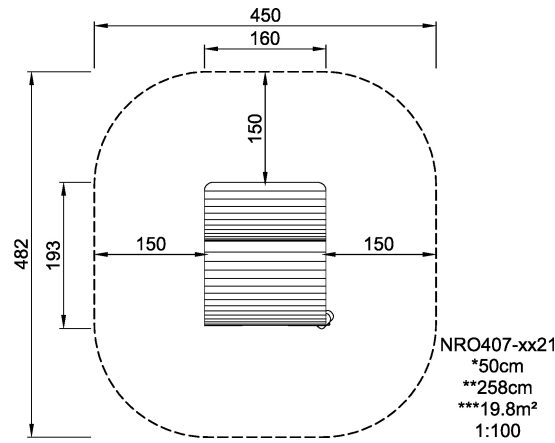

Product Line	Organic Robinia
Category	Playhouses
Age group	1 - 8
Max. fall height (CM)	50
Total height (CM)	258
Safety Zone	19.8 m ²

IN-
GROU.

ASTM

* = Highest designated play surface.
** = Total height of product.