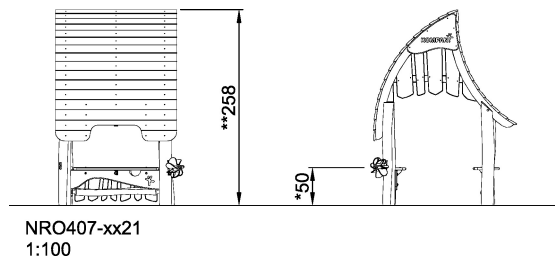

A cottage with organic roof, sand activities and play counter. The product is available in 3 versions: 1: Untreated Robinia wood. 2: Brown oiled wood. 3: Combined color and untreated wood. FSC® Certified (FSC® C004450) robinia wood on request.

Product Line	Organic Robinia
Category	Playhouses
Age group	1 - 8
Max. fall height (CM)	50
Total height (CM)	258
Safety Zone	19.8 m ²

IN-
GROU.

ASTM

* = Highest designated play surface.
** = Total height of product.