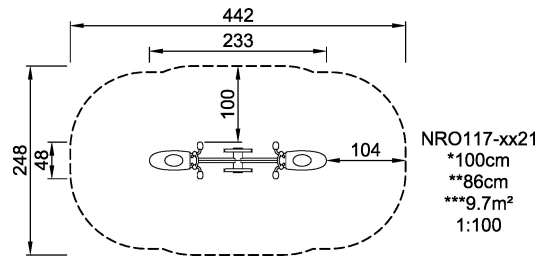

NRO117 Forest Bugs Seesaw

The product is available as FSC® Certified (FSC® C004450) robinia wood on request.

Product Line	Organic Robinia
Category	Traditional play, Sand and water play
Age group	4 - 10
Max. fall height (CM)	100
Total height (CM)	86
Safety Zone	9.7 m ²

**SUR-
FACE**

* = Highest designated play surface.
** = Total height of product.

Weight/heaviest parts	kg.	Installation (Manpower)	Persons
Concrete required	NaN m3	Installation (Hours)	Hours
Foundation amount/footing	NaN	Excavation	NaN m3