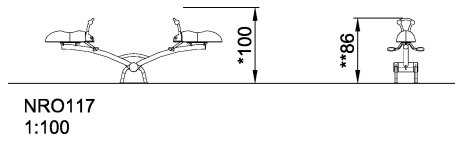

NRO117 Forest Bugs Seesaw

The product is available as FSC® Certified (FSC® C004450) robinia wood on request.

Product Line	Organic Robinia
Category	Traditional play, Sand and water play
Age group	4 - 10
Max. fall height (CM)	100
Total height (CM)	86
Safety Zone	9.7 m ²

**SUR-
FACE**

* = Highest designated play surface.
** = Total height of product.

Weight/heaviest parts	kg.	Installation (Manpower)	Persons
Concrete required	NaN m3	Installation (Hours)	Hours
Foundation amount/footing	NaN	Excavation	NaN m3