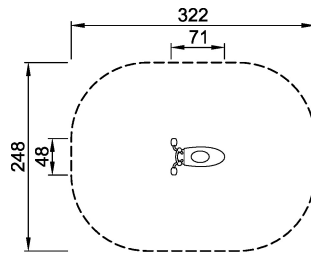

NRO112

Forest Bug Springer

The product is available as FSC® Certified (FSC® C004450) robinia wood on request.

Product Line	Organic Robinia
Category	Traditional play, Sand and water play
Age group	3 - 8
Max. fall height (CM)	60
Total height (CM)	69
Safety Zone	7.1 m ²

NRO112-xx21
*60cm
**69cm
***7.1m²
1:100

NRO112-xx21
1:100

* = Highest designated play surface.
** = Total height of product.

Weight/heaviest parts	kg.	Installation (Manpower)	Persons
Concrete required	NaN m3	Installation (Hours)	Hours
Foundation amount/footing	NaN	Excavation	NaN m3