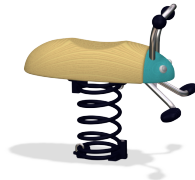

NRO112

Forest Bug Springer

The product is available as FSC® Certified (FSC® C004450) robinia wood on request.

Product Line	Organic Robinia
Category	Traditional play, Sand and water play
Age group	3 - 8
Max. fall height (CM)	60
Total height (CM)	69
Safety Zone	7.1 m ²

ROCK

BALANCE

CONSTRUCT

DRAMATIC PLAY

INCLUSIVE

**SUR-
FACE**

ADA / INCLUSIVE

ASTM