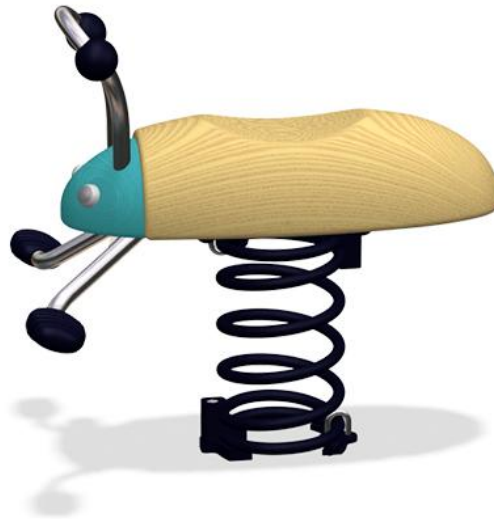

NRO112

Forest Bug Springer

The product is available as FSC® Certified (FSC® C004450) robinia wood on request.

Product Line	Organic Robinia
Category	Traditional play, Sand and water play
Age group	3 - 8
Max. fall height (CM)	60
Total height (CM)	69
Safety Zone	7.1 m ²

ROCK

BALANCE

CONSTRUCT

DRAMATIC PLAY

INCLUSIVE

**SUR-
FACE**

ADA / INCLUSIVE

ASTM

NRO112-xx21
*60cm
**69cm
***7.1m²
1:100

NRO112-xx21
1:100

* = Highest designated play surface.
** = Total height of product.

Weight/heaviest parts	kg.	Installation (Manpower)	Persons
Concrete required	NaN m3	Installation (Hours)	Hours
Foundation amount/footing	NaN	Excavation	NaN m3