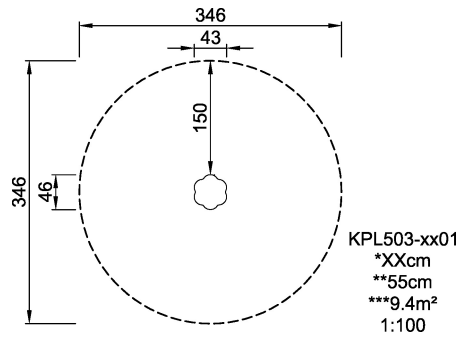

KPL503 Flower Table

Small play table which encourages the children to interact with each other while playing.

Product Line	Traditional Play
Category	Tables & benches
Age group	2 - 6
Total height (CM)	55
Safety Zone	9.4 m2

**SUR-
FACE**

ASTM

* = Highest designated play surface.
** = Total height of product.

Weight/heaviest parts	kg.	Installation (Manpower)	Persons
Concrete required	NaN m3	Installation (Hours)	Hours
Foundation amount/footing	NaN	Excavation	NaN m3