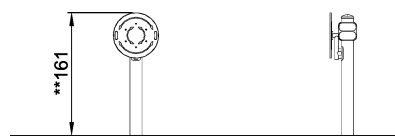

Product Line	Outdoor Fitness
Category	Circuit Training
Age group	13+
Total height (CM)	161
Safety Zone	9.4 m2

**SUR-
FACE**

**IN-
GROU.**

ASTM

KPX122

* = Highest designated play surface.
** = Total height of product.