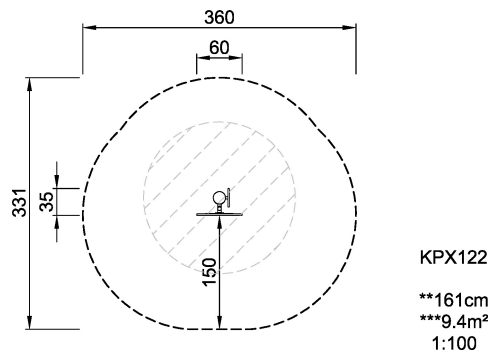

Product Line	Outdoor Fitness
Category	Circuit Training
Age group	13+
Total height (CM)	161
Safety Zone	9.4 m2

**SUR-
FACE**

**IN-
GROU.**

ASTM

KPX122

* = Highest designated play surface.
** = Total height of product.