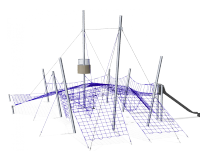

COR26700

Fishing Net with Crows Nest

KOMPAN
Let's play

Big waves and rope ladders lead to the top of the crow's nest. Up there, children have a magnificent view over the entire play area.

| | |
|------------------------------|---------------------------|
| Product Line | Corocord™ rope playground |
| Category | Netscapes |
| Age group | 5+ |
| Max. fall height (CM) | 300 |
| Total height (CM) | 990 |
| Safety Zone | 277.6 m ² |

* = Highest designated play surface.
** = Total height of product.

| | | | |
|----------------------------------|--------|--------------------------------|---------|
| Weight/heaviest parts | kg. | Installation (Manpower) | Persons |
| Concrete required | NaN m3 | Installation (Hours) | Hours |
| Foundation amount/footing | NaN | Excavation | NaN m3 |