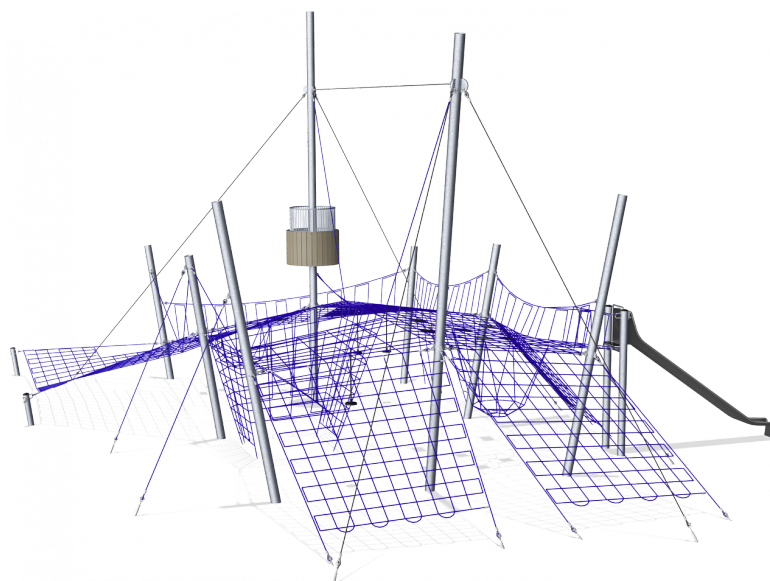

COR26700

Fishing Net with Crows Nest

KOMPAN
Let's play

Big waves and rope ladders lead to the top of the crow's nest. Up there, children have a magnificent view over the entire play area.

| | |
|------------------------------|---------------------------|
| Product Line | Corocord™ rope playground |
| Category | Netscapes |
| Age group | 5+ |
| Max. fall height (CM) | 300 |
| Total height (CM) | 990 |
| Safety Zone | 277.6 m ² |

* = Highest designated play surface.
** = Total height of product.

| | | | |
|----------------------------------|--------|--------------------------------|---------|
| Weight/heaviest parts | kg. | Installation (Manpower) | Persons |
| Concrete required | NaN m3 | Installation (Hours) | Hours |
| Foundation amount/footing | NaN | Excavation | NaN m3 |