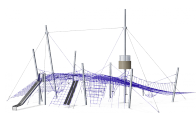

COR26700

Fishing Net with Crows Nest

KOMPAN
Let's play

Big waves and rope ladders lead to the top of the crow's nest. Up there, children have a magnificent view over the entire play area.

| | |
|------------------------------|---------------------------|
| Product Line | Corocord™ rope playground |
| Category | Netscapes |
| Age group | 5+ |
| Max. fall height (CM) | 300 |
| Total height (CM) | 990 |
| Safety Zone | 277.6 m ² |

* = Highest designated play surface.
** = Total height of product.

| | | | |
|----------------------------------|--------|--------------------------------|---------|
| Weight/heaviest parts | kg. | Installation (Manpower) | Persons |
| Concrete required | NaN m3 | Installation (Hours) | Hours |
| Foundation amount/footing | NaN | Excavation | NaN m3 |