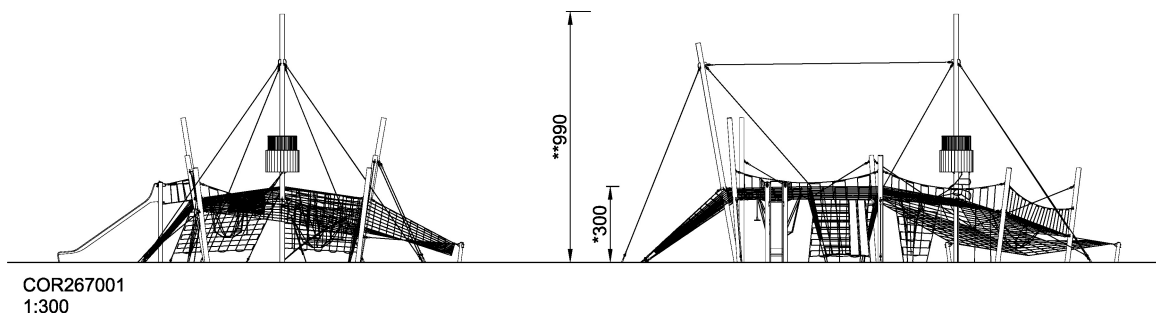

COR26700

Fishing Net with Crows Nest

KOMPAN
Let's play

Big waves and rope ladders lead to the top of the crow's nest. Up there, children have a magnificent view over the entire play area.

| | |
|------------------------------|---------------------------|
| Product Line | Corocord™ rope playground |
| Category | Netscapes |
| Age group | 5+ |
| Max. fall height (CM) | 300 |
| Total height (CM) | 990 |
| Safety Zone | 277.6 m ² |

* = Highest designated play surface.
** = Total height of product.

| | | | |
|----------------------------------|--------|--------------------------------|---------|
| Weight/heaviest parts | kg. | Installation (Manpower) | Persons |
| Concrete required | NaN m3 | Installation (Hours) | Hours |
| Foundation amount/footing | NaN | Excavation | NaN m3 |