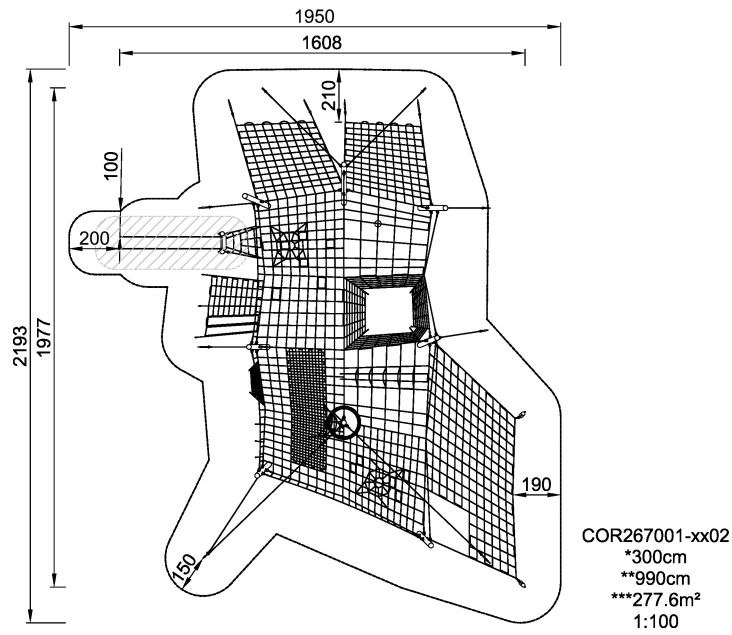

COR26700

Fishing Net with Crows Nest

KOMPAN
Let's play

Big waves and rope ladders lead to the top of the crow's nest. Up there, children have a magnificent view over the entire play area.

| | |
|------------------------------|---------------------------|
| Product Line | Corocord™ rope playground |
| Category | Netscapes |
| Age group | 5+ |
| Max. fall height (CM) | 300 |
| Total height (CM) | 990 |
| Safety Zone | 277.6 m ² |

* = Highest designated play surface.
** = Total height of product.

| | | | |
|----------------------------------|--------|--------------------------------|---------|
| Weight/heaviest parts | kg. | Installation (Manpower) | Persons |
| Concrete required | NaN m3 | Installation (Hours) | Hours |
| Foundation amount/footing | NaN | Excavation | NaN m3 |