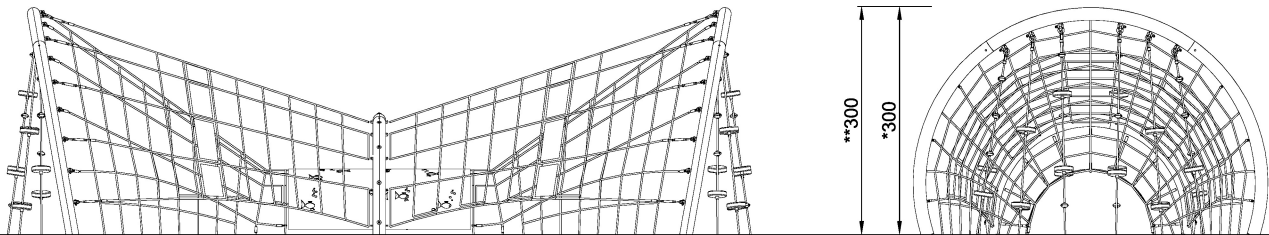

COR28200 Fish Trap

The Fish Trap consists of two interlaced networks of robust Corocord rope and steel frames, which taper towards the middle, offering a world of climbing challenges.

Product Line	Corocord™ rope playground
Category	Domes & Arches
Age group	5+
Max. fall height (CM)	300
Total height (CM)	300
Safety Zone	91.7 m ²

COR282001-xx08
*300cm
**300cm
***91.7m²
1:100

COR282001
1:100

* = Highest designated play surface.
** = Total height of product.

Weight/heaviest parts	kg.	Installation (Manpower)	Persons
Concrete required	NaN m ³	Installation (Hours)	Hours
Foundation amount/footing	NaN	Excavation	NaN m ³