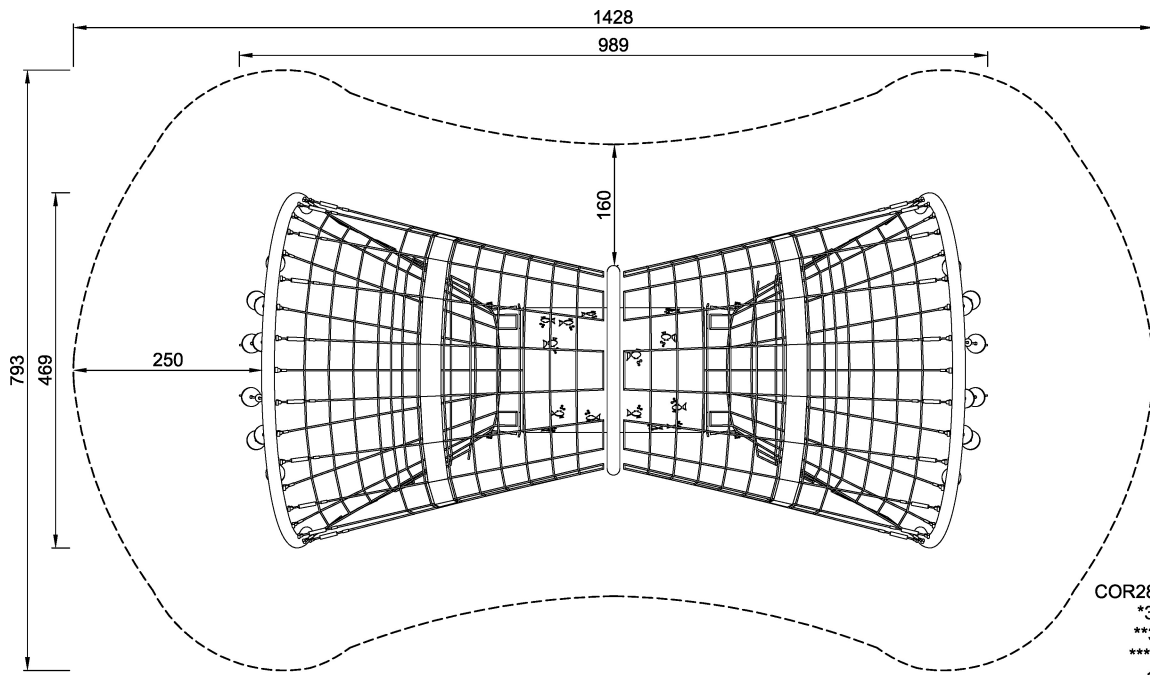

COR28200 Fish Trap

The Fish Trap consists of two interlaced networks of robust Corocord rope and steel frames, which taper towards the middle, offering a world of climbing challenges.

Product Line	Corocord™ rope playground
Category	Domes & Arches
Age group	5+
Max. fall height (CM)	300
Total height (CM)	300
Safety Zone	91.7 m ²

COR282001-xx08
*300cm
**300cm
***91.7m²
1:100

COR282001
1:100

* = Highest designated play surface.
** = Total height of product.

Weight/heaviest parts	kg.	Installation (Manpower)	Persons
Concrete required	NaN m ³	Installation (Hours)	Hours
Foundation amount/footing	NaN	Excavation	NaN m ³