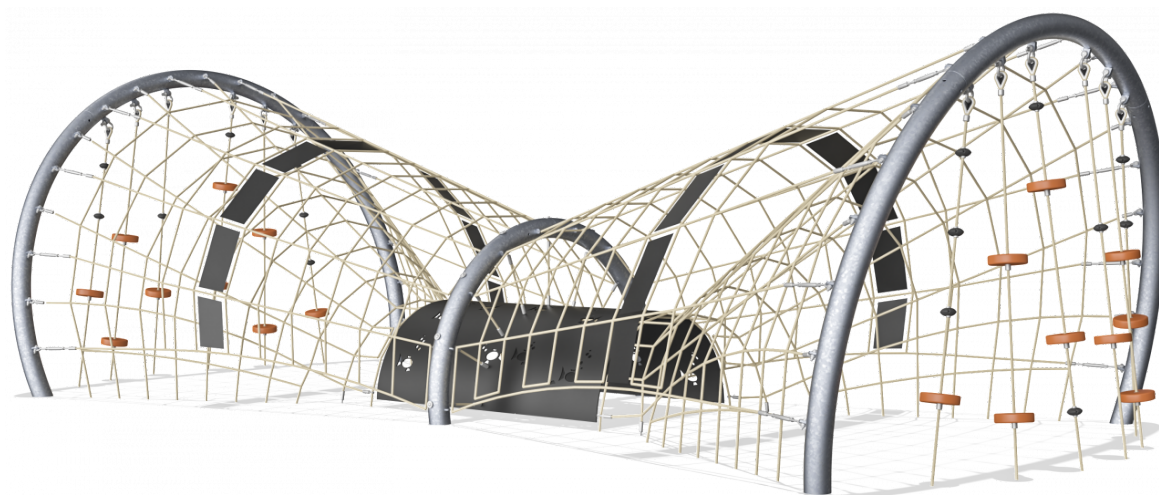

COR28200 Fish Trap

The Fish Trap consists of two interlaced networks of robust Corocord rope and steel frames, which taper towards the middle, offering a world of climbing challenges.

Product Line	Corocord™ rope playground
Category	Domes & Arches
Age group	5+
Max. fall height (CM)	300
Total height (CM)	300
Safety Zone	91.7 m ²

COR282001-xx08
*300cm
**300cm
***91.7m²
1:100

COR282001
1:100

* = Highest designated play surface.
** = Total height of product.

Weight/heaviest parts	kg.	Installation (Manpower)	Persons
Concrete required	NaN m ³	Installation (Hours)	Hours
Foundation amount/footing	NaN	Excavation	NaN m ³