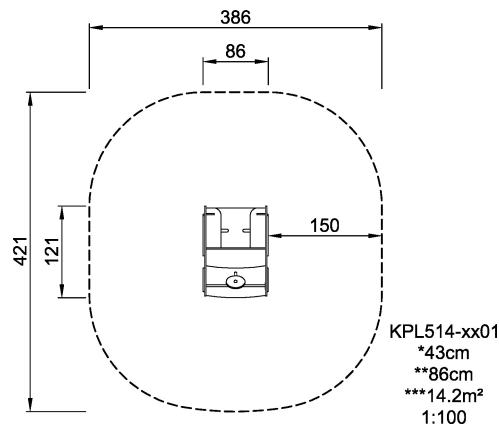

<b>Product Line</b>	Themed Play
<b>Category</b>	Vehicles & ships
<b>Age group</b>	2 - 6
<b>Max. fall height (CM)</b>	43
<b>Total height (CM)</b>	86
<b>Safety Zone</b>	14.2 m <sup>2</sup>

**SUR-  
FACE**

KPL514-xx11  
1:100

\* = Highest designated play surface.  
\*\* = Total height of product.

<b>Weight/heaviest parts</b>	kg.	<b>Installation (Manpower)</b>	Persons
<b>Concrete required</b>	NaN m <sup>3</sup>	<b>Installation (Hours)</b>	Hours
<b>Foundation amount/footing</b>	NaN	<b>Excavation</b>	NaN m <sup>3</sup>