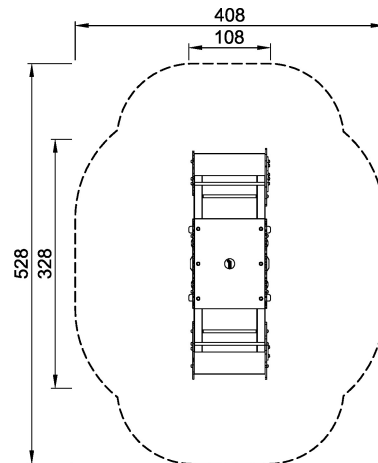

M176

Fairytale Seesaw

Take a ride with farm animals from the fairytale the Ugly Duckling by Hans Christian Andersen. A large number of players can find space to join the trip on this raft. Safely seated at both ends with hands and feet positioned on secure bars, the youngest will enjoy a good rocking. The more experienced player can sit, lie or stand on the center plate, from where they can influence the ride considerably. All involved players will have to cooperate, to find out how to make the ride a success for all. The soothing movement makes one want to sing and enjoy the rhythm.

Product Line	Themed Play
Category	THE SMART PLAYGROUND™ (Digital)
Age group	3 - 8
Max. fall height (CM)	100
Total height (CM)	109
Safety Zone	18 m2

SUR-
FACE

ASTM

M17601P
*100cm
**109cm
***18m²
1:100

M17601
1:100

* = Highest designated play surface.
** = Total height of product.

Weight/heaviest parts	kg.	Installation (Manpower)	Persons
Concrete required	NaN m ³	Installation (Hours)	Hours
Foundation amount/footing	NaN	Excavation	NaN m ³