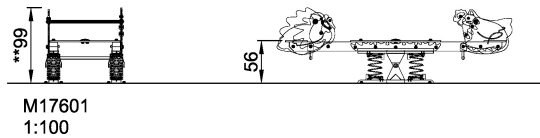

Product Line	Themed Play
Category	THE SMART PLAYGROUND™ (Digital)
Age group	3 - 8
Max. fall height (CM)	100
Total height (CM)	109
Safety Zone	18 m2

SUR-
FACE

ASTM

M17601P
*100cm
**109cm
***18m²
1:100

M17601
1:100

* = Highest designated play surface.
** = Total height of product.

Weight/heaviest parts	kg.	Installation (Manpower)	Persons
Concrete required	NaN m ³	Installation (Hours)	Hours
Foundation amount/footing	NaN	Excavation	NaN m ³