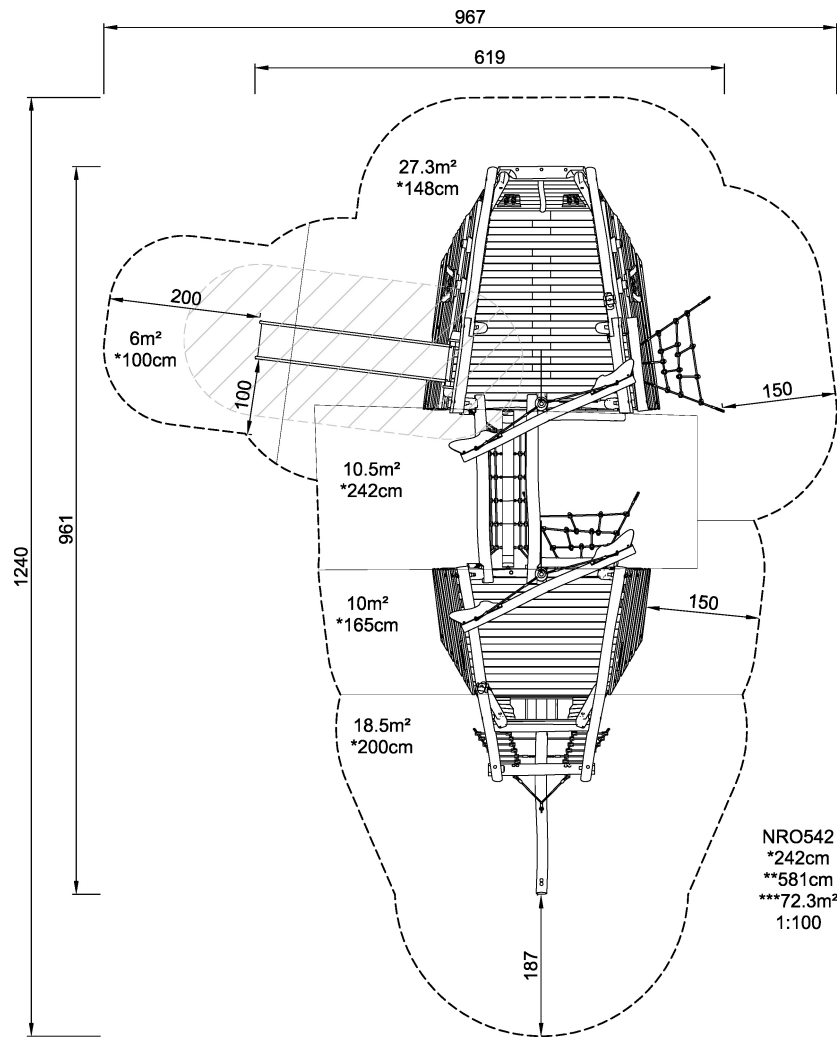

NRO542

Explorer Ship. Medium. Coloured version.

KOMPAN[®]
Let's play

Explorer Ship, Medium, Coloured version.

Product Line Organic Robinia

Category Themed play, Castle and ships

Age group 4 - 10

NRO542
1:100

* = Highest designated play surface.
** = Total height of product.

Weight/heaviest parts	kg.	Installation (Manpower)	Persons
Concrete required	NaN m3	Installation (Hours)	Hours
Foundation amount/footing	NaN	Excavation	NaN m3