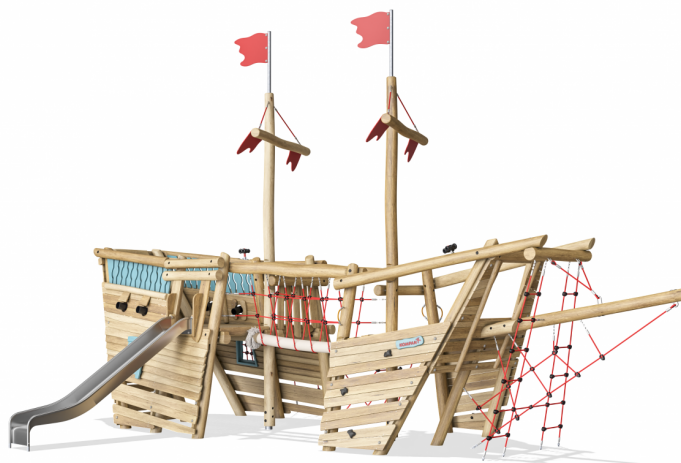

NRO542

Explorer Ship. Medium. Coloured version.

KOMPAN[®]
Let's play

Explorer Ship, Medium, Coloured version.

Product Line Organic Robinia

Category Themed play, Castle and ships

Age group 4 - 10

NRO542
1:100

* = Highest designated play surface.
** = Total height of product.

Weight/heaviest parts	kg.	Installation (Manpower)	Persons
Concrete required	NaN m3	Installation (Hours)	Hours
Foundation amount/footing	NaN	Excavation	NaN m3