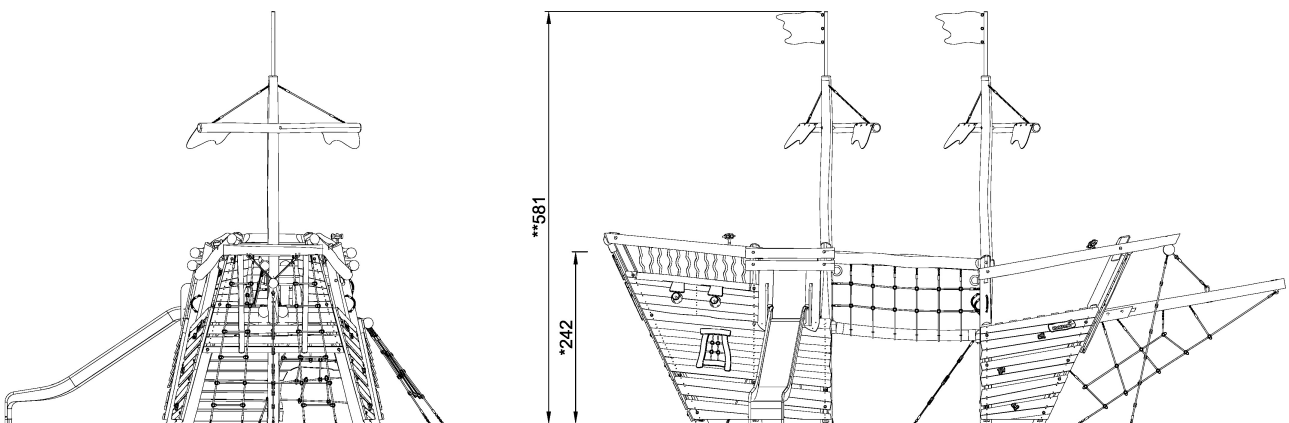

NRO542

Explorer Ship. Medium. Coloured version.

KOMPAN[®]
Let's play

Explorer Ship, Medium, Coloured version.

Product Line Organic Robinia

Category Themed play, Castle and ships

Age group 4 - 10

NRO542
1:100

* = Highest designated play surface.
** = Total height of product.

Weight/heaviest parts	kg.	Installation (Manpower)	Persons
Concrete required	NaN m3	Installation (Hours)	Hours
Foundation amount/footing	NaN	Excavation	NaN m3