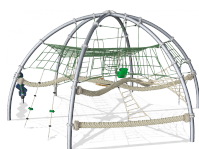

COR86300

Explorer Dome

Children are invited to climb into the exciting world and discover the many challenges of the Explorer Dome. Every visit reveals a new adventure, with bridges to cross, ladders to climb and new levels to reach. Through these seemingly tangled parts, children can create their own routes - low to the ground or high in the sky. The comfortable play shell provides the opportunity to take a rest and gather new strength for the next adventure around the Explorer Dome.

Product Line	Corocord™ rope playground
Category	Domes & Arches
Age group	5 - 12
Max. fall height (CM)	300
Total height (CM)	407
Safety Zone	90 m2

SOCIALIZE

ROCK

BALANCE

CLIMB

SLIDE

INCLUSIVE

IN-
GROU.