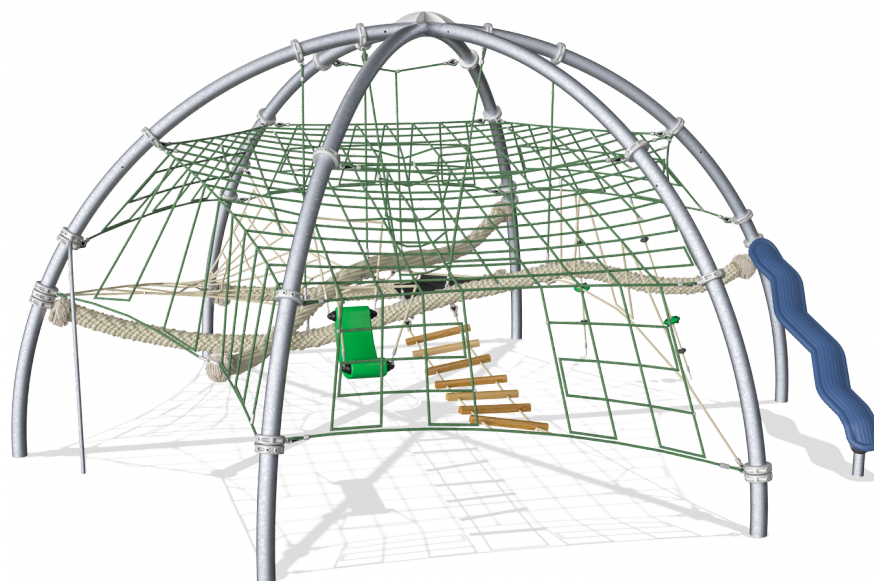

COR86300

Explorer Dome

Children are invited to climb into the exciting world and discover the many challenges of the Explorer Dome. Every visit reveals a new adventure, with bridges to cross, ladders to climb and new levels to reach. Through these seemingly tangled parts, children can create their own routes - low to the ground or high in the sky. The comfortable play shell provides the opportunity to take a rest and gather new strength for the next adventure around the Explorer Dome.

Product Line	Corocord™ rope playground
Category	Domes & Arches
Age group	5 - 12
Max. fall height (CM)	300
Total height (CM)	407
Safety Zone	90 m2

SOCIALIZE

ROCK

BALANCE

CLIMB

SLIDE

INCLUSIVE

IN-
GROU.

COR863001
1:100

* = Highest designated play surface.
** = Total height of product.

Weight/heaviest parts	kg.	Installation (Manpower)	Persons
Concrete required	NaN m3	Installation (Hours)	Hours
Foundation amount/footing	NaN	Excavation	NaN m3