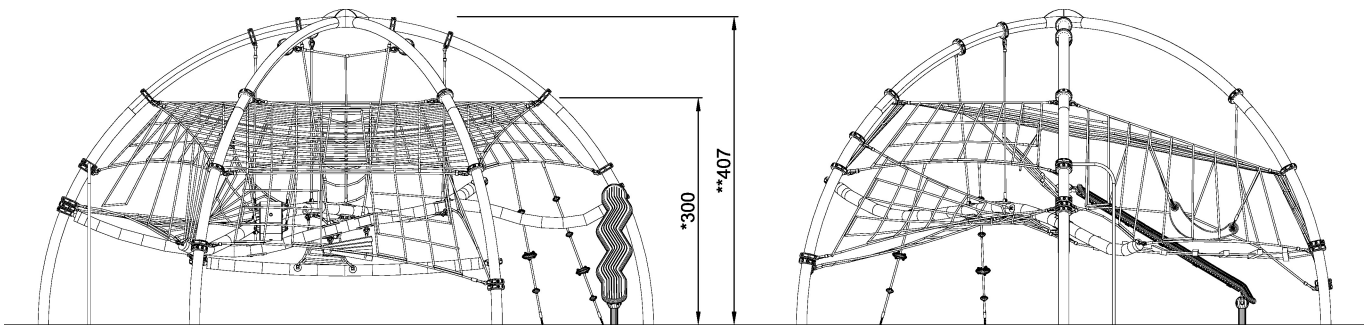

COR86300

Explorer Dome

Children are invited to climb into the exciting world and discover the many challenges of the Explorer Dome. Every visit reveals a new adventure, with bridges to cross, ladders to climb and new levels to reach. Through these seemingly tangled parts, children can create their own routes - low to the ground or high in the sky. The comfortable play shell provides the opportunity to take a rest and gather new strength for the next adventure around the Explorer Dome.

Product Line	Corocord™ rope playground
Category	Domes & Arches
Age group	5 - 12
Max. fall height (CM)	300
Total height (CM)	407
Safety Zone	90 m2

SOCIALIZE

ROCK

BALANCE

CLIMB

SLIDE

INCLUSIVE

IN-
GROU.

COR863001
1:100

* = Highest designated play surface.
** = Total height of product.

Weight/heaviest parts	kg.	Installation (Manpower)	Persons
Concrete required	NaN m3	Installation (Hours)	Hours
Foundation amount/footing	NaN	Excavation	NaN m3