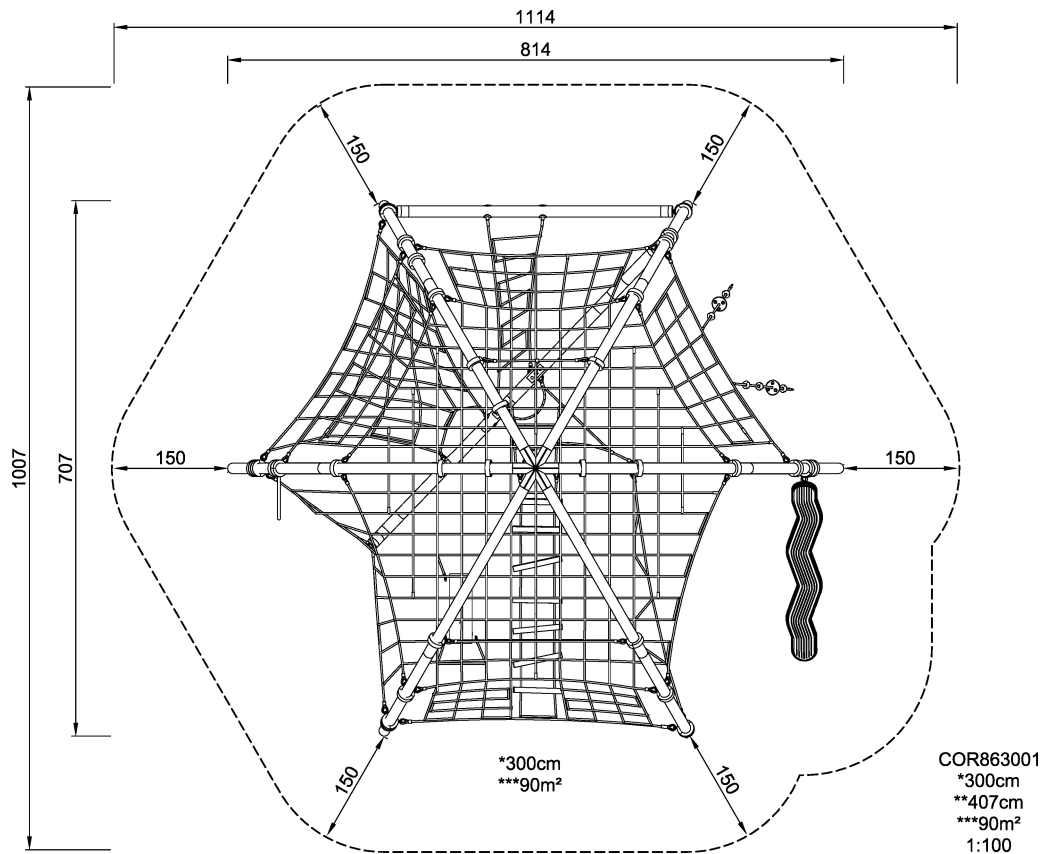

COR86300

Explorer Dome

Children are invited to climb into the exciting world and discover the many challenges of the Explorer Dome. Every visit reveals a new adventure, with bridges to cross, ladders to climb and new levels to reach. Through these seemingly tangled parts, children can create their own routes - low to the ground or high in the sky. The comfortable play shell provides the opportunity to take a rest and gather new strength for the next adventure around the Explorer Dome.

Product Line	Corocord™ rope playground
Category	Domes & Arches
Age group	5 - 12
Max. fall height (CM)	300
Total height (CM)	407
Safety Zone	90 m2

SOCIALIZE

ROCK

BALANCE

CLIMB

SLIDE

INCLUSIVE

IN-
GROU.

COR863001
1:100

* = Highest designated play surface.
** = Total height of product.

Weight/heaviest parts	kg.	Installation (Manpower)	Persons
Concrete required	NaN m3	Installation (Hours)	Hours
Foundation amount/footing	NaN	Excavation	NaN m3