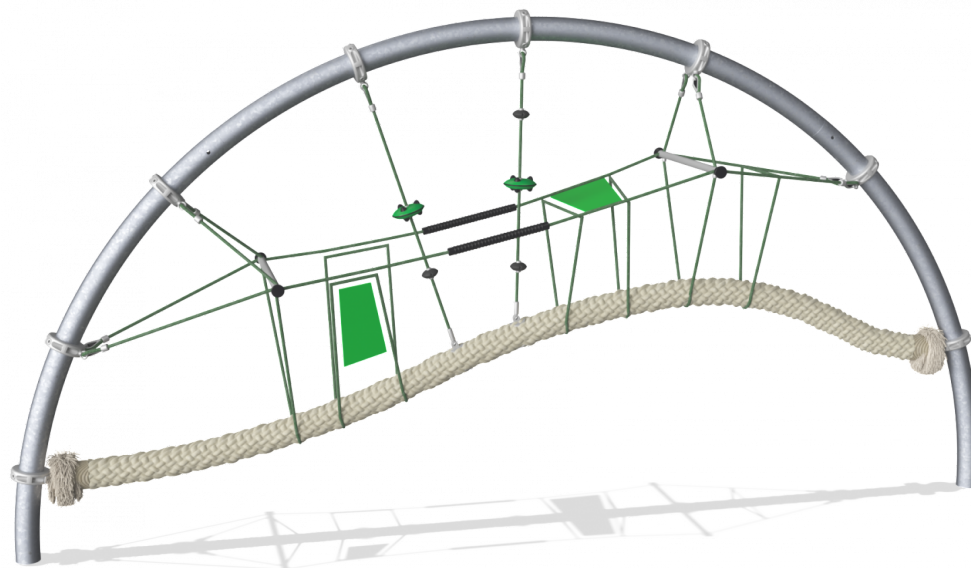

COR82300  
Explorer Arch

The Explorer Arch, with the same principles of exploration, adventure and climbing as the Explorer Dome, is an intriguing proposition for playgrounds with less space available. It includes a diverse collection of materials that support activities like balancing, hiding or just hanging out.

<b>Product Line</b>	Corocord™ rope playground
<b>Category</b>	Domes & Arches
<b>Age group</b>	5+
<b>Max. fall height (CM)</b>	225
<b>Total height (CM)</b>	311
<b>Safety Zone</b>	34.8 m <sup>2</sup>

SUR-  
FACE

ASTM

\* = Highest designated play surface.  
\*\* = Total height of product.

<b>Weight/heaviest parts</b>	kg.	<b>Installation (Manpower)</b>	Persons
<b>Concrete required</b>	NaN m <sup>3</sup>	<b>Installation (Hours)</b>	Hours
<b>Foundation amount/footing</b>	NaN	<b>Excavation</b>	NaN m <sup>3</sup>