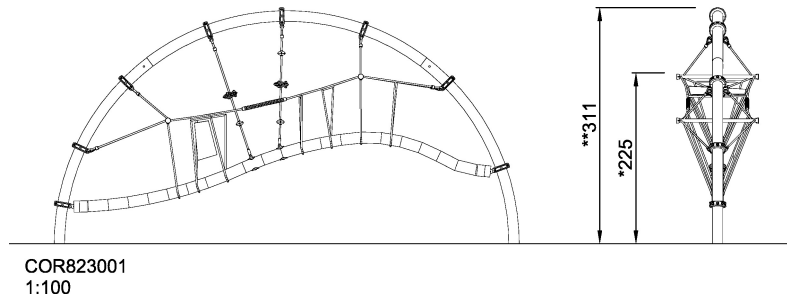

COR82300  
Explorer Arch

The Explorer Arch, with the same principles of exploration, adventure and climbing as the Explorer Dome, is an intriguing proposition for playgrounds with less space available. It includes a diverse collection of materials that support activities like balancing, hiding or just hanging out.

<b>Product Line</b>	Corocord™ rope playground
<b>Category</b>	Domes & Arches
<b>Age group</b>	5+
<b>Max. fall height (CM)</b>	225
<b>Total height (CM)</b>	311
<b>Safety Zone</b>	34.8 m <sup>2</sup>

SUR-  
FACE

ASTM

\* = Highest designated play surface.  
\*\* = Total height of product.

<b>Weight/heaviest parts</b>	kg.	<b>Installation (Manpower)</b>	Persons
<b>Concrete required</b>	NaN m <sup>3</sup>	<b>Installation (Hours)</b>	Hours
<b>Foundation amount/footing</b>	NaN	<b>Excavation</b>	NaN m <sup>3</sup>