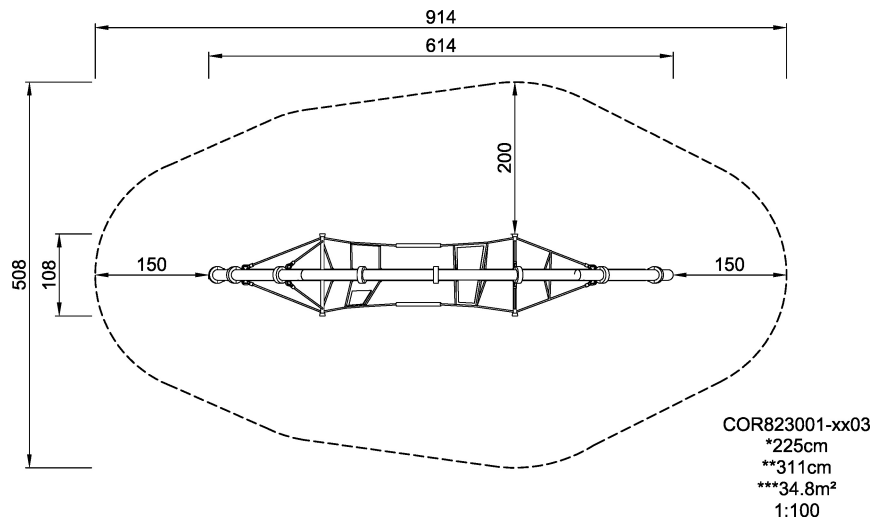

COR82300  
Explorer Arch

The Explorer Arch, with the same principles of exploration, adventure and climbing as the Explorer Dome, is an intriguing proposition for playgrounds with less space available. It includes a diverse collection of materials that support activities like balancing, hiding or just hanging out.

<b>Product Line</b>	Corocord™ rope playground
<b>Category</b>	Domes & Arches
<b>Age group</b>	5+
<b>Max. fall height (CM)</b>	225
<b>Total height (CM)</b>	311
<b>Safety Zone</b>	34.8 m <sup>2</sup>

SUR-  
FACE

ASTM

\* = Highest designated play surface.  
\*\* = Total height of product.

<b>Weight/heaviest parts</b>	kg.	<b>Installation (Manpower)</b>	Persons
<b>Concrete required</b>	NaN m <sup>3</sup>	<b>Installation (Hours)</b>	Hours
<b>Foundation amount/footing</b>	NaN	<b>Excavation</b>	NaN m <sup>3</sup>