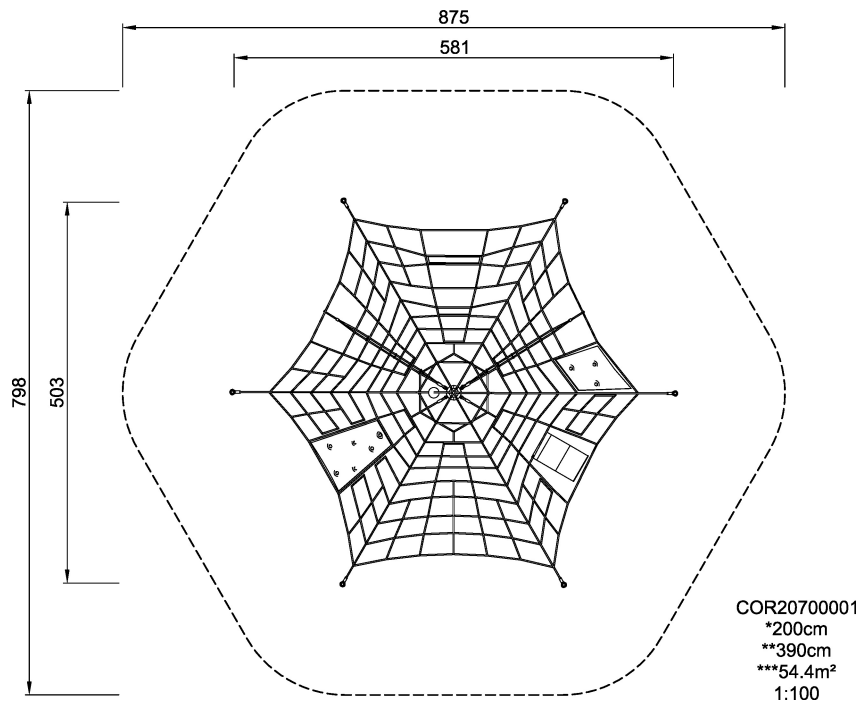

Early climbers are guaranteed a fun climbing experience on the Emerald Net thanks to its thinner 16 mm rope diameter, as well as accessible features for the youngest children.

Product Line	Corocord™ rope playground
Category	Spacenets™
Age group	3+
Max. fall height (CM)	200
Total height (CM)	390
Safety Zone	54.4 m2

IN-
GROU.

ASTM

* = Highest designated play surface.
** = Total height of product.

Weight/heaviest parts	kg.	Installation (Manpower)	Persons
Concrete required	NaN m3	Installation (Hours)	Hours
Foundation amount/footing	NaN	Excavation	NaN m3