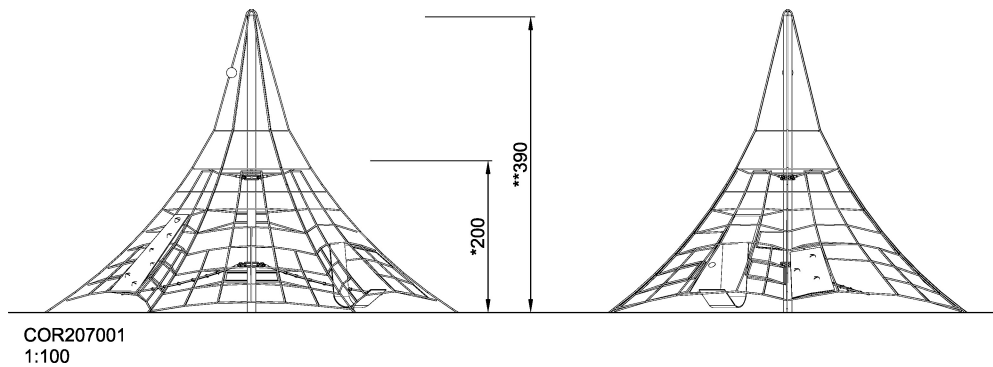

Early climbers are guaranteed a fun climbing experience on the Emerald Net thanks to its thinner 16 mm rope diameter, as well as accessible features for the youngest children.

Product Line	Corocord™ rope playground
Category	Spacenets™
Age group	3+
Max. fall height (CM)	200
Total height (CM)	390
Safety Zone	54.4 m2

IN-
GROU.

ASTM

* = Highest designated play surface.
** = Total height of product.

Weight/heaviest parts	kg.	Installation (Manpower)	Persons
Concrete required	NaN m3	Installation (Hours)	Hours
Foundation amount/footing	NaN	Excavation	NaN m3