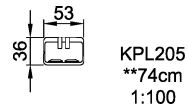

KPL205 Dustbin

Part of the classic designed park furniture assortment made of low maintenance materials.

Product Line Park equipment
Category Benches, tables & signs

Total height (CM)74

* = Highest designated play surface.
** = Total height of product.