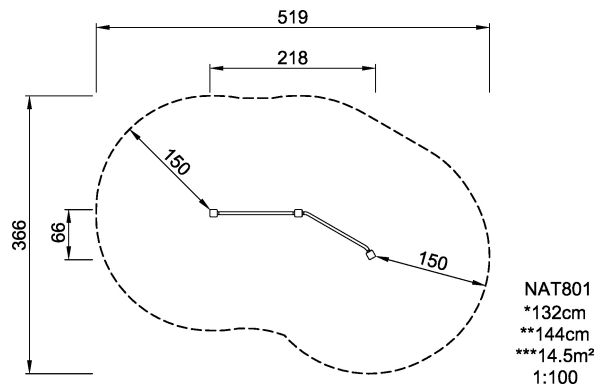

Product Line	Traditional Play
Category	Balancing & movement
Age group	4 - 12
Max. fall height (CM)	132
Total height (CM)	144
Safety Zone	14.5 m ²

SOCIALIZE

BALANCE

INCLUSIVE

EN 1176

FSC

**SUR-
FACE**

* = Highest designated play surface.
** = Total height of product.