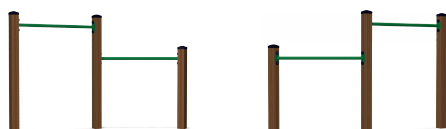

NAT801

Duo Somersault

Hold on to the bar with both your hands, push forward and over your go! Suddenly you are upside down looking at the world from a different perspective. Somersaults seem to have a magical fascination to both boys and girls. Test your strength and dexterity together with your friends, the more bars the more activity.

Product Line	Traditional Play
Category	Balancing & movement
Age group	4 - 12
Max. fall height (CM)	132
Total height (CM)	144
Safety Zone	14.5 m ²

SOCIALIZE

BALANCE

INCLUSIVE

EN 1176

FSC

**SUR-
FACE**

* = Highest designated play surface.
** = Total height of product.