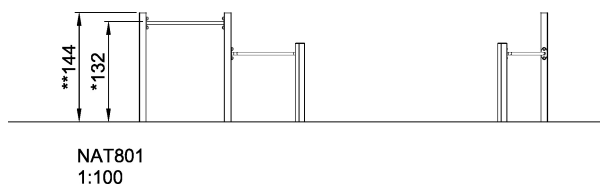

Product Line	Traditional Play
Category	Balancing & movement
Age group	4 - 12
Max. fall height (CM)	132
Total height (CM)	144
Safety Zone	14.5 m ²

SOCIALIZE

BALANCE

INCLUSIVE

EN 1176

FSC

**SUR-
FACE**

* = Highest designated play surface.
** = Total height of product.