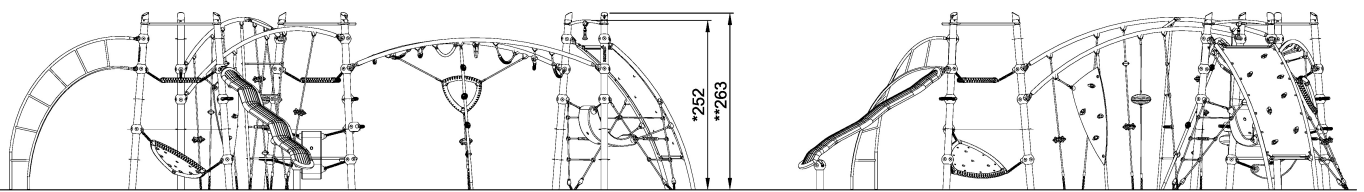

# GXY943 Draco

Draco invites children to a challenging climbing expedition. At one end solidly fixed to the ground by a curved climbing plate offering both shelter and activity, Draco bends into the Asteroid Belt with its hanging and almost mountaineering facilities. The stabile on the other side offers a meeting place and a shaky spot all in one. The route continues through the Meteor Shower where concentration and agility are demanded in order to travel along the ropes and the multi-coloured orbs. The journey ends in a stabile with Play Shell in combination with a rocking tube and Jacobs Ladder.

<b>Product Line</b>	Urban climbing
<b>Category</b>	GALAXY™
<b>Age group</b>	6 - 12
<b>Max. fall height (CM)</b>	257
<b>Total height (CM)</b>	265
<b>Safety Zone</b>	87.4 m2

SUR-  
FACE

ASTM

GXY943012  
1:100

\* = Highest designated play surface.  
\*\* = Total height of product.

<b>Weight/heaviest parts</b>	kg.	<b>Installation (Manpower)</b>	Persons
<b>Concrete required</b>	NaN m <sup>3</sup>	<b>Installation (Hours)</b>	Hours
<b>Foundation amount/footing</b>	NaN	<b>Excavation</b>	NaN m <sup>3</sup>