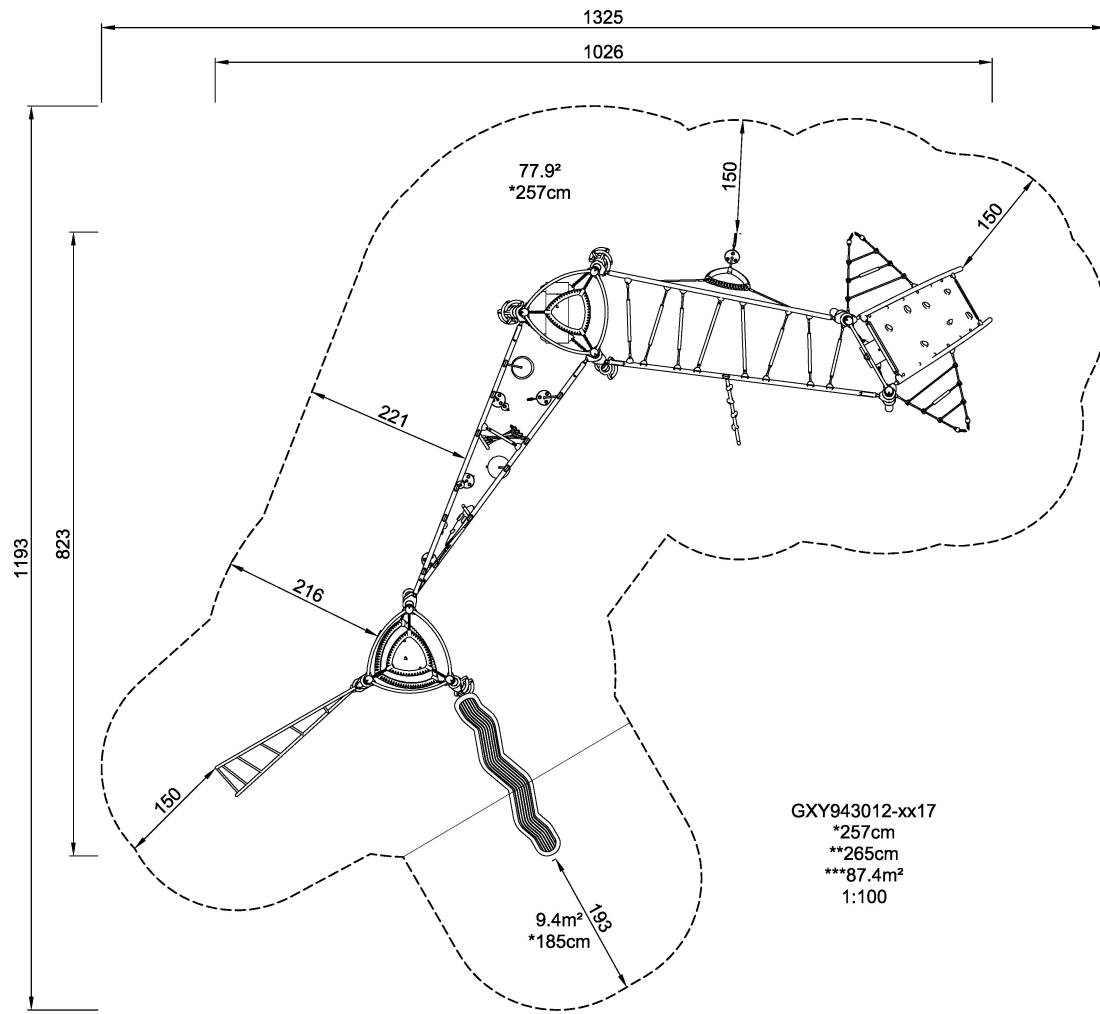

# GXY943 Draco

Draco invites children to a challenging climbing expedition. At one end solidly fixed to the ground by a curved climbing plate offering both shelter and activity, Draco bends into the Asteroid Belt with its hanging and almost mountaineering facilities. The stabile on the other side offers a meeting place and a shaky spot all in one. The route continues through the Meteor Shower where concentration and agility are demanded in order to travel along the ropes and the multi-coloured orbs. The journey ends in a stabile with Play Shell in combination with a rocking tube and Jacobs Ladder.

<b>Product Line</b>	Urban climbing
<b>Category</b>	GALAXY™
<b>Age group</b>	6 - 12
<b>Max. fall height (CM)</b>	257
<b>Total height (CM)</b>	265
<b>Safety Zone</b>	87.4 m2

SUR-  
FACE

ASTM

GXY943012  
1:100

\* = Highest designated play surface.  
\*\* = Total height of product.

<b>Weight/heaviest parts</b>	kg.	<b>Installation (Manpower)</b>	Persons
<b>Concrete required</b>	NaN m <sup>3</sup>	<b>Installation (Hours)</b>	Hours
<b>Foundation amount/footing</b>	NaN	<b>Excavation</b>	NaN m <sup>3</sup>