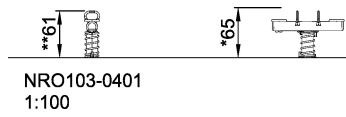

NRO103 Double springer

The product is available as FSC® Certified (FSC® C004450) robinia wood on request.

Product Line	Organic Robinia
Category	Traditional play, Sand and water play
Age group	3 - 8
Max. fall height (CM)	65
Total height (CM)	61
Safety Zone	6.7 m ²

**SUR-
FACE**

* = Highest designated play surface.
** = Total height of product.

Weight/heaviest parts	kg.	Installation (Manpower)	Persons
Concrete required	NaN m ³	Installation (Hours)	Hours
Foundation amount/footing	NaN	Excavation	NaN m ³