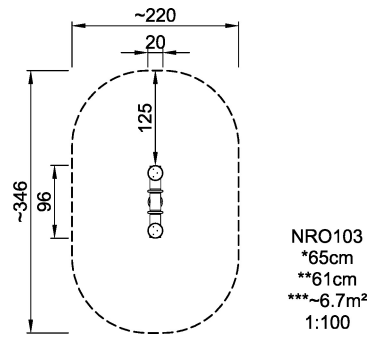

NRO103 Double springer

The product is available as FSC® Certified (FSC® C004450) robinia wood on request.

Product Line	Organic Robinia
Category	Traditional play, Sand and water play
Age group	3 - 8
Max. fall height (CM)	65
Total height (CM)	61
Safety Zone	6.7 m ²

**SUR-
FACE**

* = Highest designated play surface.
** = Total height of product.

Weight/heaviest parts	kg.	Installation (Manpower)	Persons
Concrete required	NaN m ³	Installation (Hours)	Hours
Foundation amount/footing	NaN	Excavation	NaN m ³