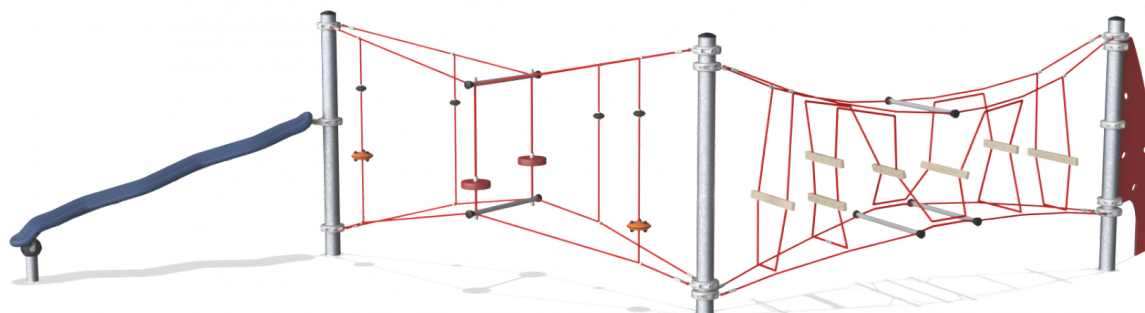

COR20830

Double Rope Trail

Incl. up and over challenges, rocking tube and climbing wall.

Product Line	Corocord™ rope playground
Category	Early Climbing
Age group	3+
Max. fall height (CM)	200
Total height (CM)	220
Safety Zone	57.6 m ²

IN-
GROU.

ASTM

* = Highest designated play surface.
** = Total height of product.

Weight/heaviest parts	kg.	Installation (Manpower)	Persons
Concrete required	NaN m3	Installation (Hours)	Hours
Foundation amount/footing	NaN	Excavation	NaN m3