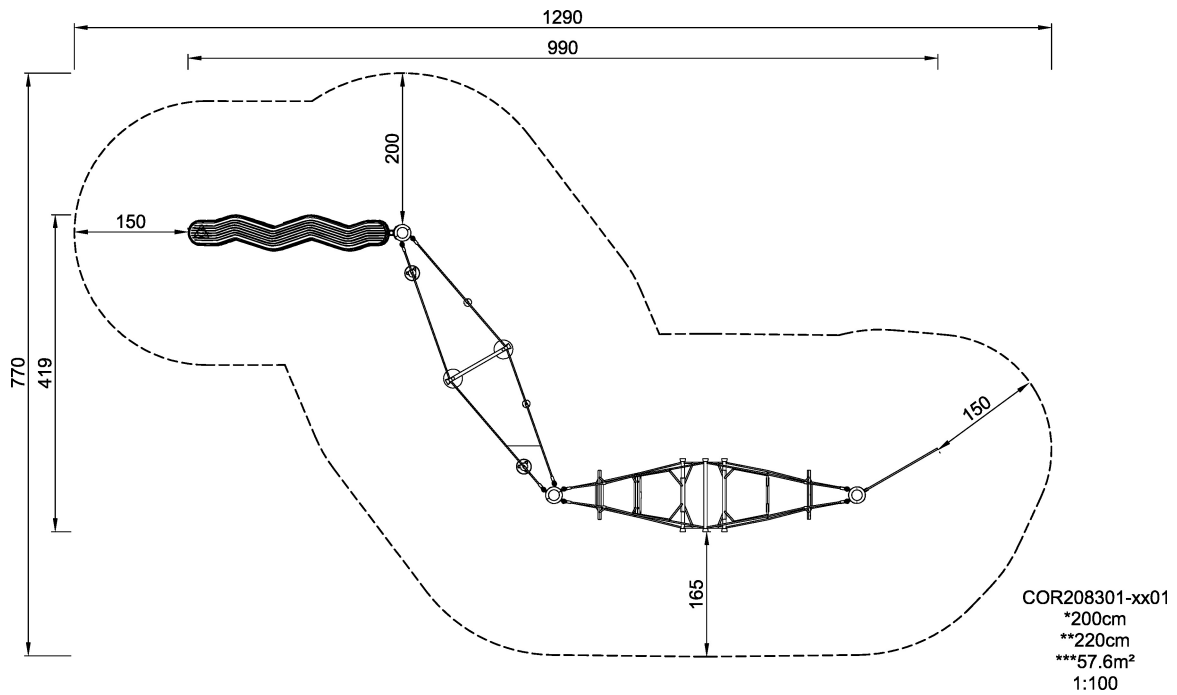

COR20830

Double Rope Trail

Incl. up and over challenges, rocking tube and climbing wall.

Product Line	Corocord™ rope playground
Category	Early Climbing
Age group	3+
Max. fall height (CM)	200
Total height (CM)	220
Safety Zone	57.6 m ²

IN-
GROU.

ASTM

* = Highest designated play surface.
** = Total height of product.

Weight/heaviest parts	kg.	Installation (Manpower)	Persons
Concrete required	NaN m3	Installation (Hours)	Hours
Foundation amount/footing	NaN	Excavation	NaN m3