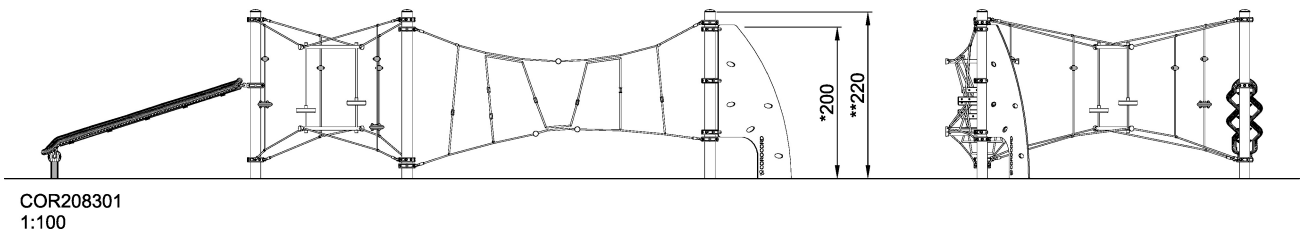

COR20830

Double Rope Trail

Incl. up and over challenges, rocking tube and climbing wall.

Product Line	Corocord™ rope playground
Category	Early Climbing
Age group	3+
Max. fall height (CM)	200
Total height (CM)	220
Safety Zone	57.6 m ²

IN-
GROU.

ASTM

* = Highest designated play surface.
** = Total height of product.

Weight/heaviest parts	kg.	Installation (Manpower)	Persons
Concrete required	NaN m3	Installation (Hours)	Hours
Foundation amount/footing	NaN	Excavation	NaN m3