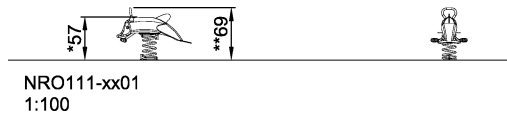

# NRO111 Dolphin Springer

The product is available as FSC® Certified (FSC® C004450) robinia wood on request.

<b>Product Line</b>	Organic Robinia
<b>Category</b>	Traditional play, Sand and water play
<b>Age group</b>	3 - 8
<b>Max. fall height (CM)</b>	57
<b>Total height (CM)</b>	69
<b>Safety Zone</b>	7.3 m <sup>2</sup>

**SUR-  
FACE**

**ASTM**

\* = Highest designated play surface.  
\*\* = Total height of product.

<b>Weight/heaviest parts</b>	kg.	<b>Installation (Manpower)</b>	Persons
<b>Concrete required</b>	NaN m3	<b>Installation (Hours)</b>	Hours
<b>Foundation amount/footing</b>	NaN	<b>Excavation</b>	NaN m3