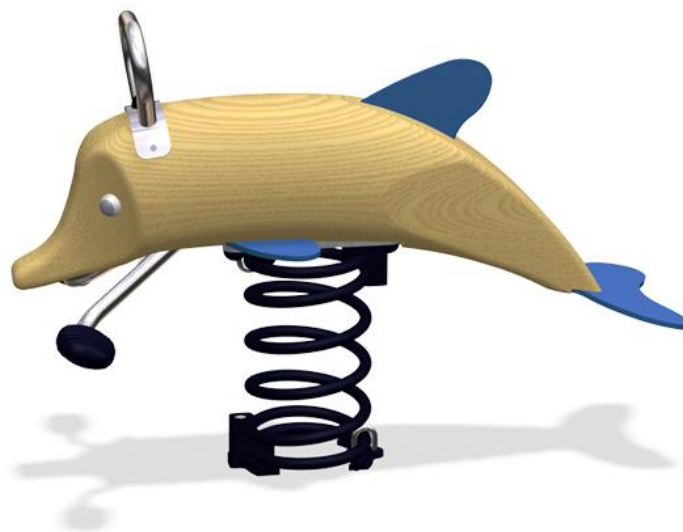

# NRO111 Dolphin Springer

The product is available as FSC® Certified (FSC® C004450) robinia wood on request.

<b>Product Line</b>	Organic Robinia
<b>Category</b>	Traditional play, Sand and water play
<b>Age group</b>	3 - 8
<b>Max. fall height (CM)</b>	57
<b>Total height (CM)</b>	69
<b>Safety Zone</b>	7.3 m <sup>2</sup>

**SUR-  
FACE**

**ASTM**

\* = Highest designated play surface.  
\*\* = Total height of product.

<b>Weight/heaviest parts</b>	kg.	<b>Installation (Manpower)</b>	Persons
<b>Concrete required</b>	NaN m3	<b>Installation (Hours)</b>	Hours
<b>Foundation amount/footing</b>	NaN	<b>Excavation</b>	NaN m3