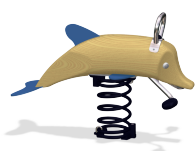

# NRO111 Dolphin Springer

The product is available as FSC® Certified (FSC® C004450) robinia wood on request.

<b>Product Line</b>	Organic Robinia
<b>Category</b>	Traditional play, Sand and water play
<b>Age group</b>	3 - 8
<b>Max. fall height (CM)</b>	57
<b>Total height (CM)</b>	69
<b>Safety Zone</b>	7.3 m <sup>2</sup>