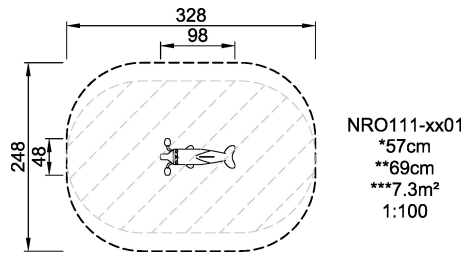

# NRO111 Dolphin Springer

The product is available as FSC® Certified (FSC® C004450) robinia wood on request.

<b>Product Line</b>	Organic Robinia
<b>Category</b>	Traditional play, Sand and water play
<b>Age group</b>	3 - 8
<b>Max. fall height (CM)</b>	57
<b>Total height (CM)</b>	69
<b>Safety Zone</b>	7.3 m <sup>2</sup>

**SUR-  
FACE**

**ASTM**

\* = Highest designated play surface.  
\*\* = Total height of product.

<b>Weight/heaviest parts</b>	kg.	<b>Installation (Manpower)</b>	Persons
<b>Concrete required</b>	NaN m3	<b>Installation (Hours)</b>	Hours
<b>Foundation amount/footing</b>	NaN	<b>Excavation</b>	NaN m3