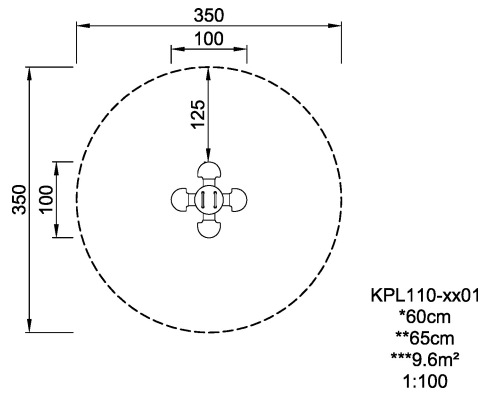

KPL110 Daisy Springer

The springer is a playground classic with a strong appeal to all children. Every springer in our range is just waiting for a child to unlock its imaginative potential.

Product Line	Traditional Play
Category	Springers
Age group	2 - 6
Max. fall height (CM)	60
Total height (CM)	65
Safety Zone	9.6 m2

SOCIALIZE

ROCK

DRAMATIC
PLAY

INCLUSIVE

**SUR-
FACE**

* = Highest designated play surface.
** = Total height of product.

Weight/heaviest parts	kg.	Installation (Manpower)	Persons
Concrete required	NaN m ³	Installation (Hours)	Hours
Foundation amount/footing	NaN	Excavation	NaN m ³