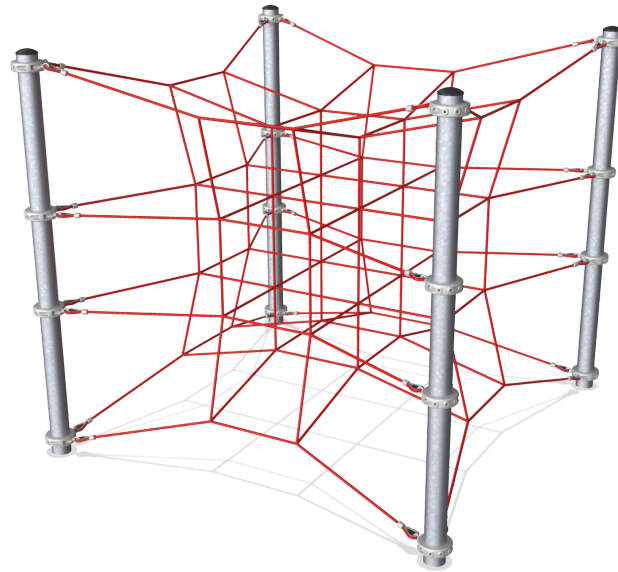

COR25204 Cube

The clear geometric form gives small children plenty of ideas for interactive play. The optional filling out with membranes transforms the cube into an exciting labyrinth.

Product Line	Corocord™ rope playground
Category	Early Climbing
Age group	5+
Max. fall height (CM)	290
Total height (CM)	290
Safety Zone	61 m ²

* = Highest designated play surface.
** = Total height of product.

Weight/heaviest parts	kg.	Installation (Manpower)	Persons
Concrete required	NaN m3	Installation (Hours)	Hours
Foundation amount/footing	NaN	Excavation	NaN m3