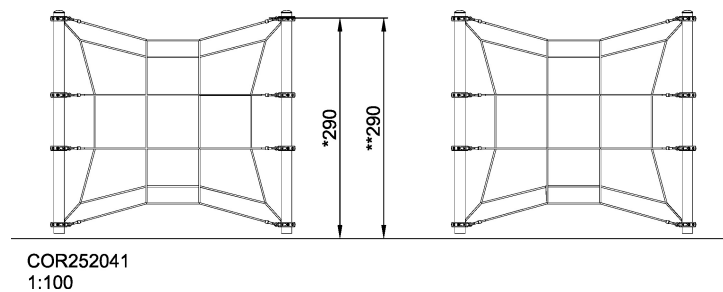

COR25204 Cube

The clear geometric form gives small children plenty of ideas for interactive play. The optional filling out with membranes transforms the cube into an exciting labyrinth.

Product Line	Corocord™ rope playground
Category	Early Climbing
Age group	5+
Max. fall height (CM)	290
Total height (CM)	290
Safety Zone	61 m ²

* = Highest designated play surface.
** = Total height of product.

Weight/heaviest parts	kg.	Installation (Manpower)	Persons
Concrete required	NaN m3	Installation (Hours)	Hours
Foundation amount/footing	NaN	Excavation	NaN m3