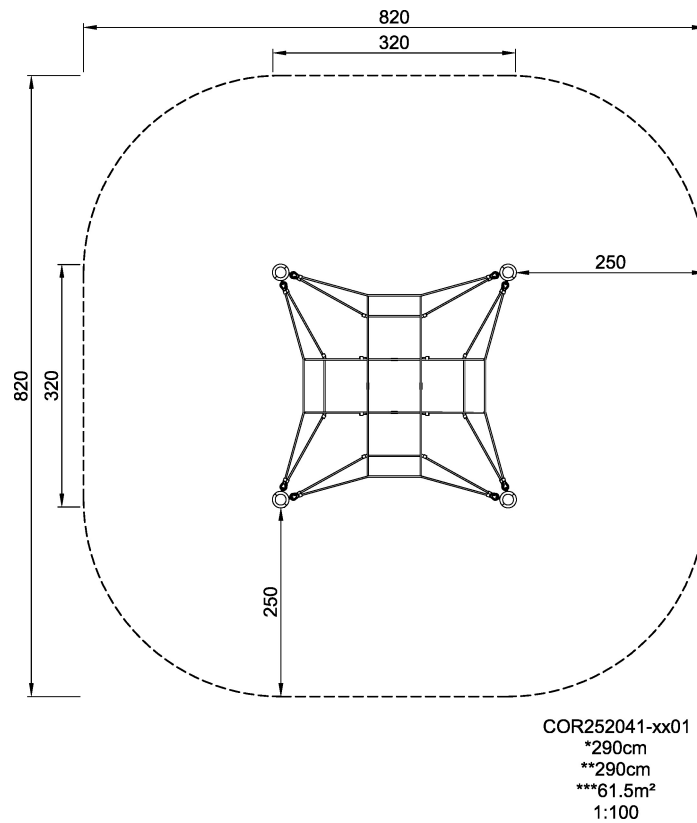

COR25204 Cube

The clear geometric form gives small children plenty of ideas for interactive play. The optional filling out with membranes transforms the cube into an exciting labyrinth.

Product Line	Corocord™ rope playground
Category	Early Climbing
Age group	5+
Max. fall height (CM)	290
Total height (CM)	290
Safety Zone	61 m ²

* = Highest designated play surface.
** = Total height of product.

Weight/heaviest parts	kg.	Installation (Manpower)	Persons
Concrete required	NaN m3	Installation (Hours)	Hours
Foundation amount/footing	NaN	Excavation	NaN m3