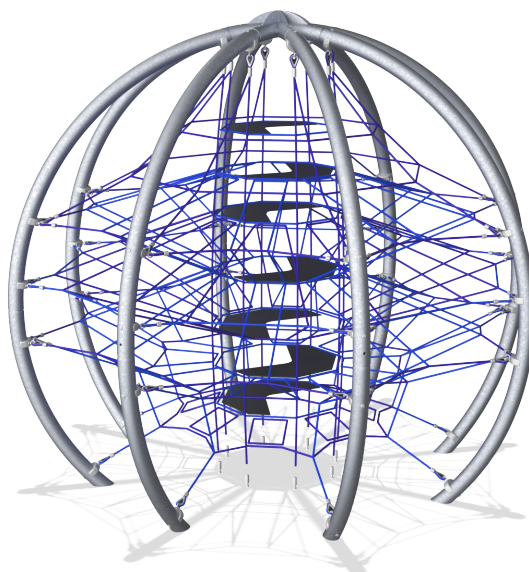

# COR88200 Crystal Sphere

The unique crystal structure of rope makes exciting fantasy worlds become playtime reality. A sense of direction as well as strength are required when exploring this three-dimensional space. This way the Crystal Spheres continuously offer new stimulating experiences for body and soul.

<b>Product Line</b>	Corocord™ rope playground
<b>Category</b>	Domes & Arches
<b>Age group</b>	5+
<b>Max. fall height (CM)</b>	255
<b>Total height (CM)</b>	435
<b>Safety Zone</b>	72.5 m <sup>2</sup>

SOCIALIZE

CLIMB

INCLUSIVE

IN-  
GROU.

ADA / INCLUSIVE

ASTM

\* = Highest designated play surface.  
\*\* = Total height of product.

<b>Weight/heaviest parts</b>	kg.	<b>Installation (Manpower)</b>	Persons
<b>Concrete required</b>	NaN m <sup>3</sup>	<b>Installation (Hours)</b>	Hours
<b>Foundation amount/footing</b>	NaN	<b>Excavation</b>	NaN m <sup>3</sup>