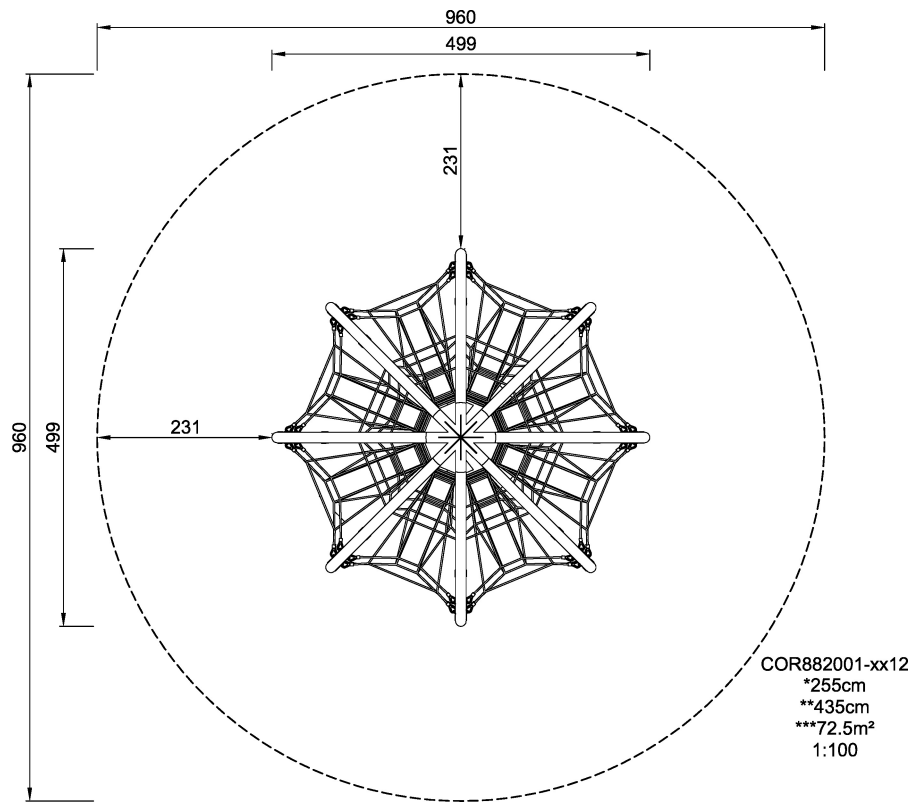

# COR88200 Crystal Sphere

The unique crystal structure of rope makes exciting fantasy worlds become playtime reality. A sense of direction as well as strength are required when exploring this three-dimensional space. This way the Crystal Spheres continuously offer new stimulating experiences for body and soul.

<b>Product Line</b>	Corocord™ rope playground
<b>Category</b>	Domes & Arches
<b>Age group</b>	5+
<b>Max. fall height (CM)</b>	255
<b>Total height (CM)</b>	435
<b>Safety Zone</b>	72.5 m <sup>2</sup>

SOCIALIZE

CLIMB

INCLUSIVE

IN-  
GROU.

ADA / INCLUSIVE

ASTM

\* = Highest designated play surface.  
\*\* = Total height of product.

<b>Weight/heaviest parts</b>	kg.	<b>Installation (Manpower)</b>	Persons
<b>Concrete required</b>	NaN m <sup>3</sup>	<b>Installation (Hours)</b>	Hours
<b>Foundation amount/footing</b>	NaN	<b>Excavation</b>	NaN m <sup>3</sup>