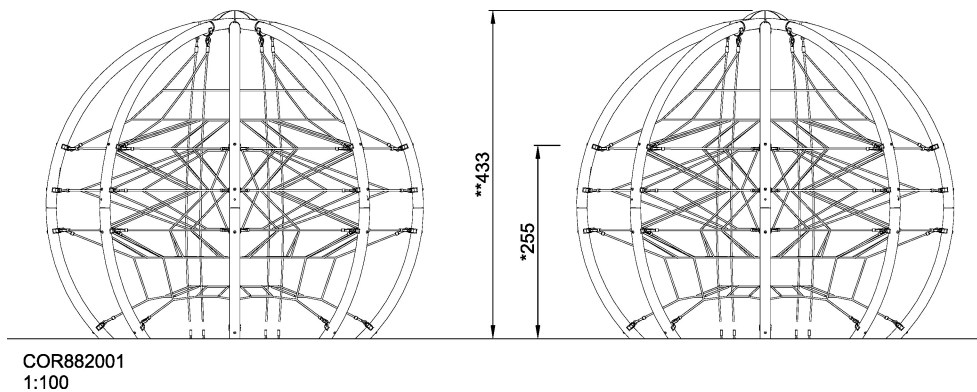

# COR88200 Crystal Sphere

The unique crystal structure of rope makes exciting fantasy worlds become playtime reality. A sense of direction as well as strength are required when exploring this three-dimensional space. This way the Crystal Spheres continuously offer new stimulating experiences for body and soul.

<b>Product Line</b>	Corocord™ rope playground
<b>Category</b>	Domes & Arches
<b>Age group</b>	5+
<b>Max. fall height (CM)</b>	255
<b>Total height (CM)</b>	435
<b>Safety Zone</b>	72.5 m <sup>2</sup>

SOCIALIZE

CLIMB

INCLUSIVE

IN-  
GROU.

ADA / INCLUSIVE

ASTM

\* = Highest designated play surface.  
\*\* = Total height of product.

<b>Weight/heaviest parts</b>	kg.	<b>Installation (Manpower)</b>	Persons
<b>Concrete required</b>	NaN m <sup>3</sup>	<b>Installation (Hours)</b>	Hours
<b>Foundation amount/footing</b>	NaN	<b>Excavation</b>	NaN m <sup>3</sup>