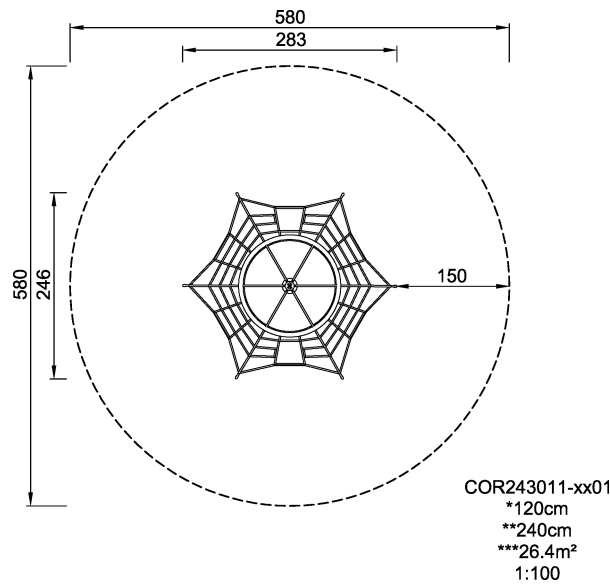

COR24301 Crumb Net

The Crumb Net is an ideal piece of play equipment for the kindergarten. Although not very large, it has many different uses. Conquer the top or relax in the shade underneath.

Product Line	Corocord™ rope playground
Category	Early Climbing
Age group	3+
Max. fall height (CM)	120
Total height (CM)	240
Safety Zone	26.4 m2

IN-
GROU.

ASTM

* = Highest designated play surface.
** = Total height of product.

Weight/heaviest parts	kg.	Installation (Manpower)	Persons
Concrete required	NaN m ³	Installation (Hours)	Hours
Foundation amount/footing	NaN	Excavation	NaN m ³