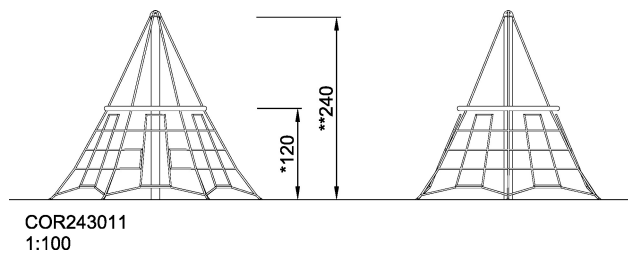

COR24301 Crumb Net

The Crumb Net is an ideal piece of play equipment for the kindergarten. Although not very large, it has many different uses. Conquer the top or relax in the shade underneath.

Product Line	Corocord™ rope playground
Category	Early Climbing
Age group	3+
Max. fall height (CM)	120
Total height (CM)	240
Safety Zone	26.4 m2

IN-
GROU.

ASTM

* = Highest designated play surface.
** = Total height of product.

Weight/heaviest parts	kg.	Installation (Manpower)	Persons
Concrete required	NaN m ³	Installation (Hours)	Hours
Foundation amount/footing	NaN	Excavation	NaN m ³