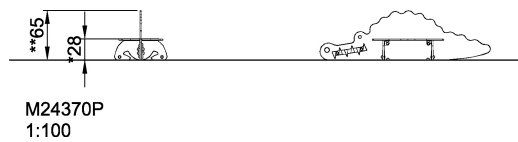

M243

Crocodile Bench

The Crocodile Bench is a little creature that looks a bit dangerous. But heading down the roaring river the Crocodile Bench is a good friend who looks after you. In the crocodile's mouth there is a manipulative play device.

Product Line	Traditional Play
Category	Tables & benches
Age group	1 - 6
Max. fall height (CM)	28
Total height (CM)	65
Safety Zone	15.2 m ²

**SUR-
FACE**

ASTM

* = Highest designated play surface.

** = Total height of product.