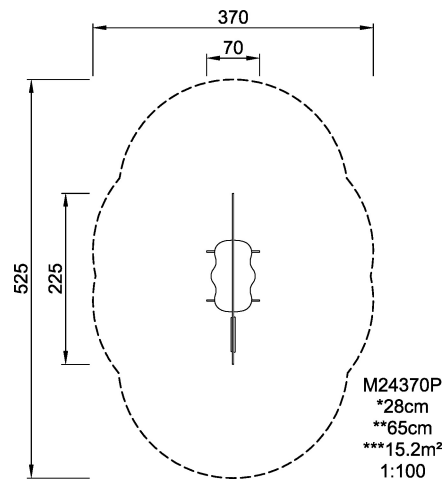

M243

Crocodile Bench

The Crocodile Bench is a little creature that looks a bit dangerous. But heading down the roaring river the Crocodile Bench is a good friend who looks after you. In the crocodile's mouth there is a manipulative play device.

Product Line	Traditional Play
Category	Tables & benches
Age group	1 - 6
Max. fall height (CM)	28
Total height (CM)	65
Safety Zone	15.2 m ²

**SUR-
FACE**

ASTM

* = Highest designated play surface.

** = Total height of product.