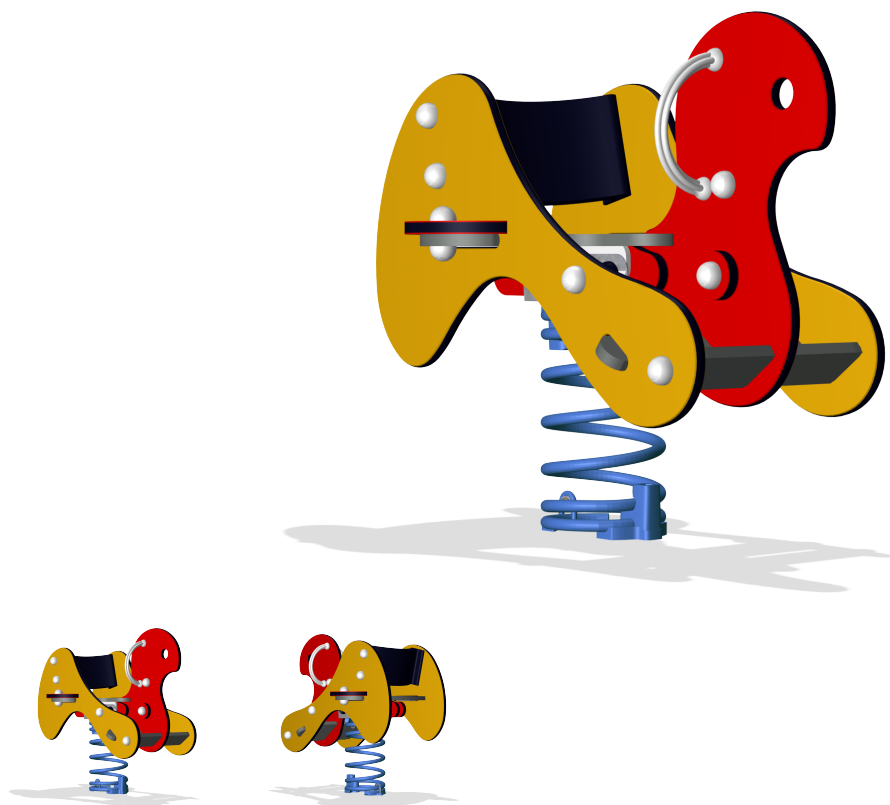

# M106 Crazy Gander

The nearest relative to the Crazy Hen is the Crazy Gander. Sitting within the safe and secure haven of the Crazy Gander, all children are able to experience the joy of a seesaw ride. The comfortable back-support, side panels and footgrips ensure good support and a safe ride, making this ideal playground equipment for children with poor coordination or physical disabilities. We are sure that most children will find it easy to get in or out of the Crazy Gander without adult help.

<b>Product Line</b>	Traditional Play
<b>Category</b>	Springers
<b>Age group</b>	2 - 6
<b>Max. fall height (CM)</b>	60
<b>Total height (CM)</b>	78
<b>Safety Zone</b>	8 m2

ROCK

DRAMATIC  
PLAY

INCLUSIVE

TUV  
EN 1176

SUR-  
FACE

ADA / INCLUSIVE

ASTM

M10670P  
\*60cm  
\*\*78cm  
\*\*\*8m<sup>2</sup>  
1:100

M10670P  
1:100

\* = Highest designated play surface.  
\*\* = Total height of product.

<b>Weight/heaviest parts</b>	kg.	<b>Installation (Manpower)</b>	Persons
<b>Concrete required</b>	NaN m <sup>3</sup>	<b>Installation (Hours)</b>	Hours
<b>Foundation amount/footing</b>	NaN	<b>Excavation</b>	NaN m <sup>3</sup>