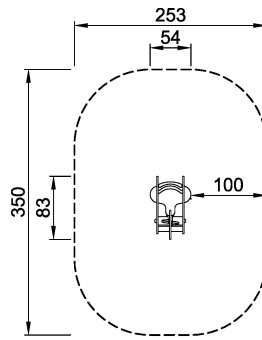

<b>Product Line</b>	Traditional Play
<b>Category</b>	Springers
<b>Age group</b>	2 - 6
<b>Max. fall height (CM)</b>	60
<b>Total height (CM)</b>	78
<b>Safety Zone</b>	8 m2

ROCK

DRAMATIC  
PLAY

INCLUSIVE

TUV  
EN 1176

SUR-  
FACE

ADA / INCLUSIVE

ASTM

M10670P  
\*60cm  
\*\*78cm  
\*\*\*8m<sup>2</sup>  
1:100

M10670P  
1:100

\* = Highest designated play surface.  
\*\* = Total height of product.

<b>Weight/heaviest parts</b>	kg.	<b>Installation (Manpower)</b>	Persons
<b>Concrete required</b>	NaN m <sup>3</sup>	<b>Installation (Hours)</b>	Hours
<b>Foundation amount/footing</b>	NaN	<b>Excavation</b>	NaN m <sup>3</sup>