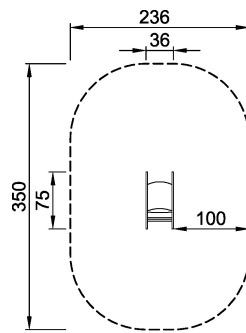

Product Line	Traditional Play
Category	Springers
Age group	2 - 6
Max. fall height (CM)	60
Total height (CM)	89
Safety Zone	7.4 m2

**SUR-
FACE**

ASTM

M11315P
*60cm
**89cm
***7.4m²
1:100

M11315P
1:100

* = Highest designated play surface.
** = Total height of product.