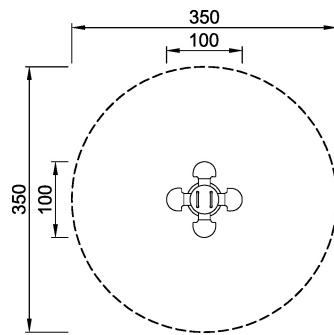

# M128 Crazy Daisy

The Crazy Daisy is all about working together. When all the seats are filled the children have to coordinate their movements if they want the Crazy Daisy to move, although two children can have an equally enjoyable ride as four. The Crazy Daisy is aimed at quite young children and features accordingly two solid easy-to-grip handles placed in the middle of the equipment.

<b>Product Line</b>	Traditional Play
<b>Category</b>	Springers
<b>Age group</b>	2 - 6
<b>Max. fall height (CM)</b>	60
<b>Total height (CM)</b>	62
<b>Safety Zone</b>	9.6 m2

SUR-  
FACE

ASTM

M12870P  
\*60cm  
\*\*62cm  
\*\*\*9.6m<sup>2</sup>  
1:100

M12870P  
1:100

\* = Highest designated play surface.  
\*\* = Total height of product.

<b>Weight/heaviest parts</b>	kg.	<b>Installation (Manpower)</b>	Persons
<b>Concrete required</b>	NaN m3	<b>Installation (Hours)</b>	Hours
<b>Foundation amount/footing</b>	NaN	<b>Excavation</b>	NaN m3