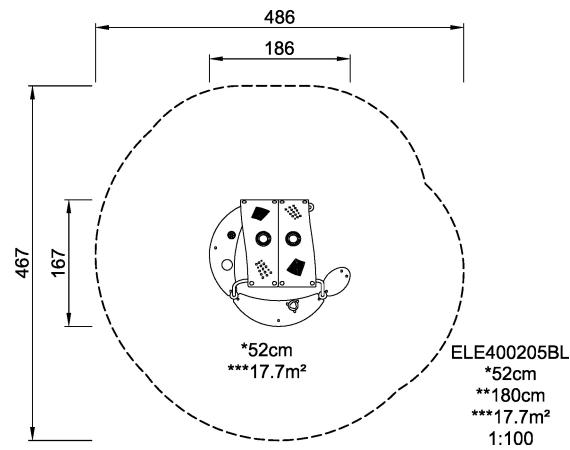

ELE400205 Cottage

The cottage allows for role play and imaginative play. The cottage can become whatever the child wants it to be.

Product Line	Traditional Play
Category	Playhouses
Age group	1 - 6
Max. fall height (CM)	52
Total height (CM)	180
Safety Zone	17.7 m ²

SOCIALIZE

CONSTRUCT

DRAMATIC
PLAY

INCLUSIVE

SUR-
FACE

ADA / INCLUSIVE

ASTM

* = Highest designated play surface.
** = Total height of product.

Weight/heaviest parts	kg.	Installation (Manpower)	Persons
Concrete required	NaN m ³	Installation (Hours)	Hours
Foundation amount/footing	NaN	Excavation	NaN m ³