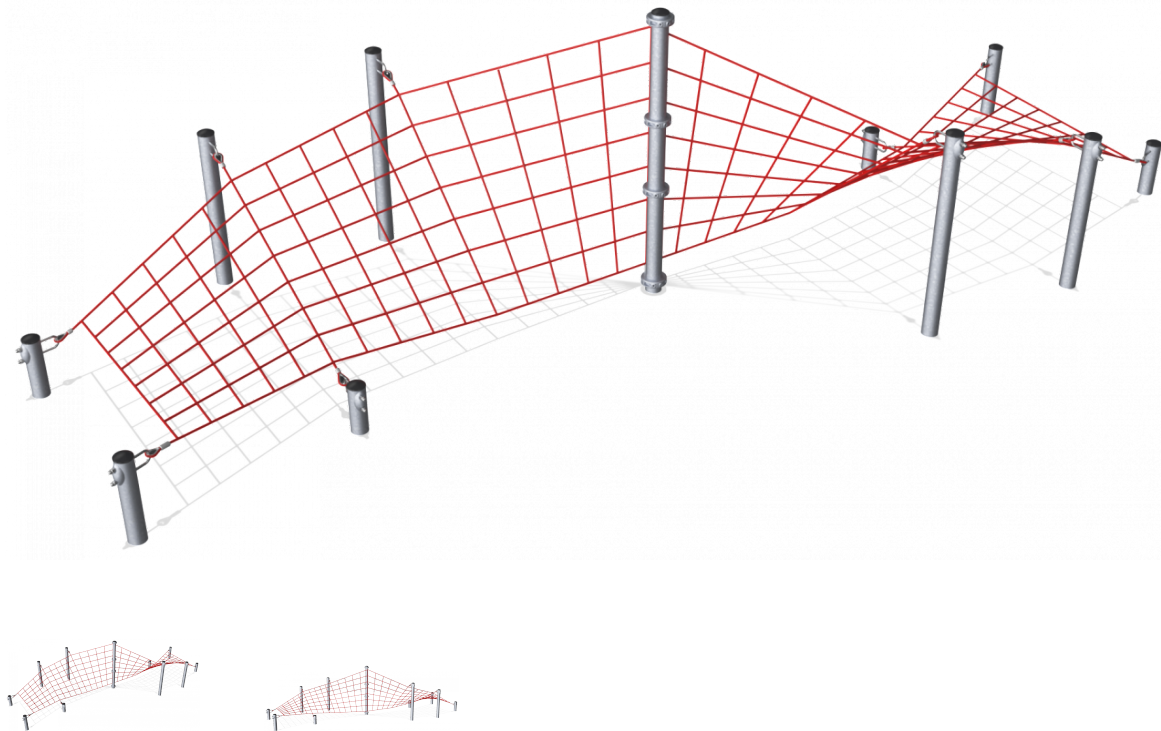

COR22900
Corkscrew Net

The special attraction of this particular structure is its twisting from the horizontal to the vertical. While climbing, the children change from the top side to the underside of the play net.

Product Line	Corocord™ rope playground
Category	Netscapes
Age group	5+
Max. fall height (CM)	250
Total height (CM)	250
Safety Zone	70.7 m2

IN-
GROU.

ASTM

* = Highest designated play surface.
 ** = Total height of product.