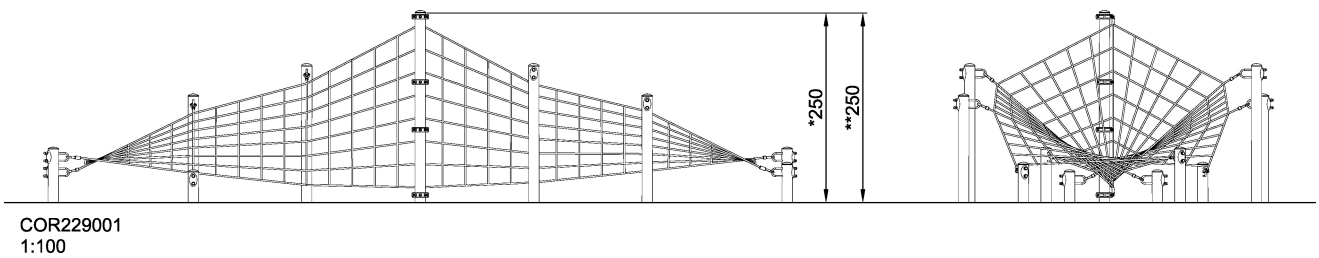

COR22900
Corkscrew Net

The special attraction of this particular structure is its twisting from the horizontal to the vertical. While climbing, the children change from the top side to the underside of the play net.

Product Line	Corocord™ rope playground
Category	Netscapes
Age group	5+
Max. fall height (CM)	250
Total height (CM)	250
Safety Zone	70.7 m2

IN-
GROU.

ASTM

* = Highest designated play surface.
 ** = Total height of product.