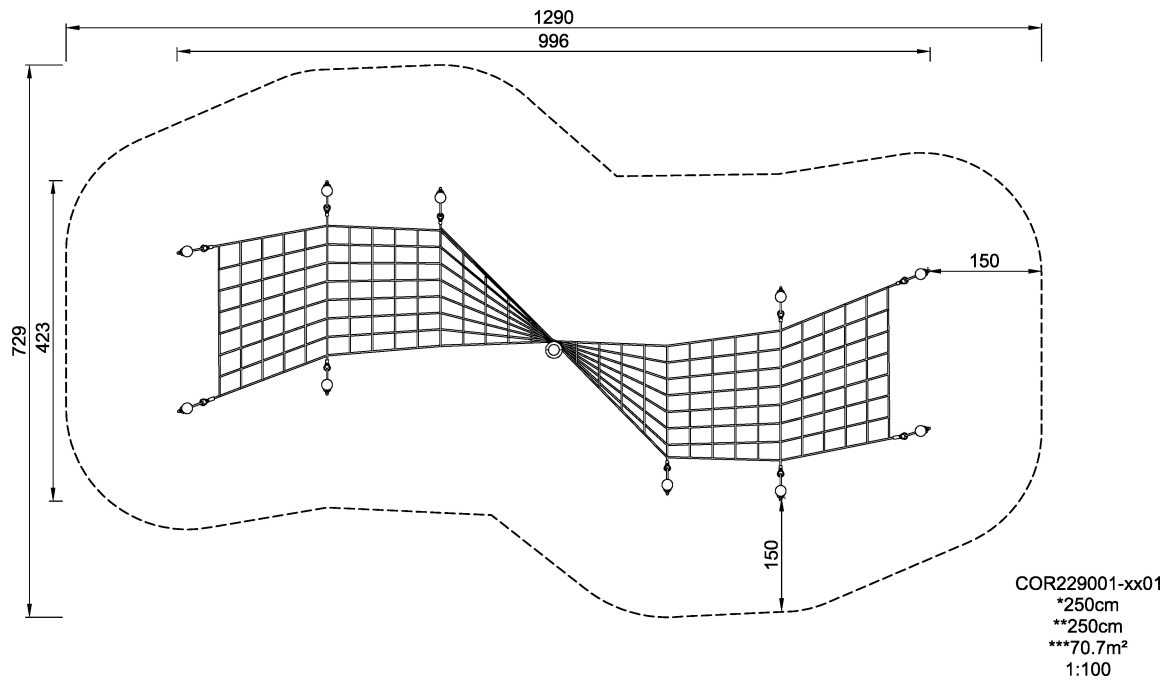

COR22900
Corkscrew Net

The special attraction of this particular structure is its twisting from the horizontal to the vertical. While climbing, the children change from the top side to the underside of the play net.

Product Line	Corocord™ rope playground
Category	Netscapes
Age group	5+
Max. fall height (CM)	250
Total height (CM)	250
Safety Zone	70.7 m2

IN-
GROU.

ASTM

* = Highest designated play surface.
 ** = Total height of product.