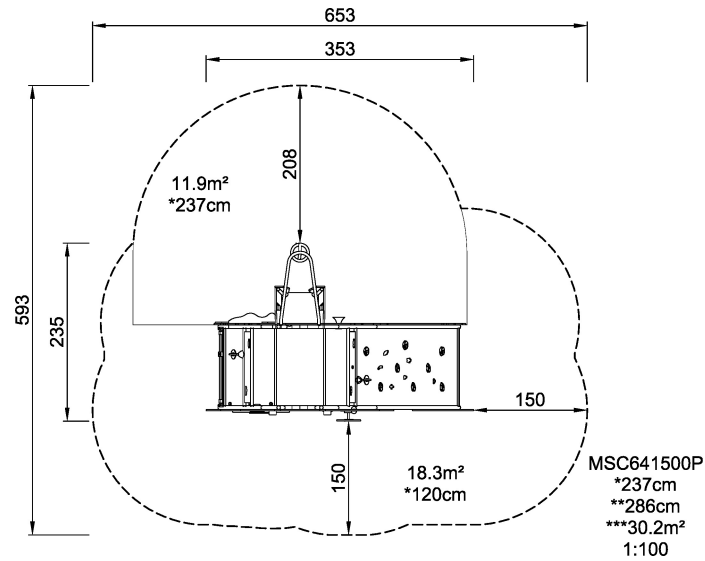

Product Line	Themed Play
Category	STORY MAKERS™
Age group	2 - 6
Max. fall height (CM)	237
Total height (CM)	286
Safety Zone	30.2 m2

SOCIALIZE

CLIMB

CONSTRUCT

DRAMATIC PLAY

INCLUSIVE

SURFACE

MSC641500P
1:100

* = Highest designated play surface.
** = Total height of product.

Weight/heaviest parts	kg.	Installation (Manpower)	Persons
Concrete required	NaN m ³	Installation (Hours)	Hours
Foundation amount/footing	NaN	Excavation	NaN m ³