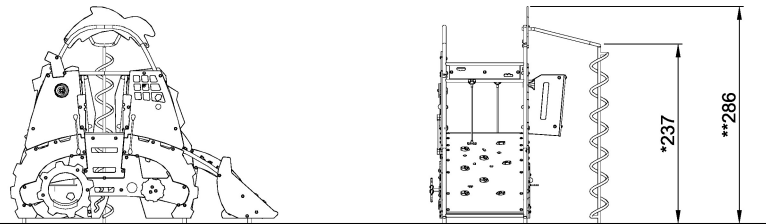

Product Line	Themed Play
Category	STORY MAKERS™
Age group	2 - 6
Max. fall height (CM)	237
Total height (CM)	286
Safety Zone	30.2 m2

SOCIALIZE

CLIMB

CONSTRUCT

DRAMATIC PLAY

INCLUSIVE

SURFACE

MSC641500P
1:100

* = Highest designated play surface.
** = Total height of product.

Weight/heaviest parts	kg.	Installation (Manpower)	Persons
Concrete required	NaN m ³	Installation (Hours)	Hours
Foundation amount/footing	NaN	Excavation	NaN m ³