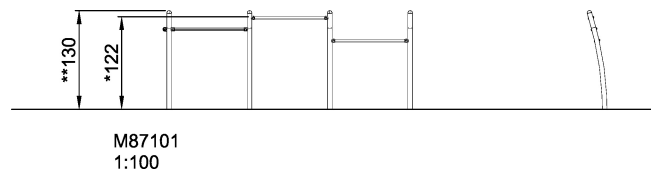

M871 Comersault

The Comersault provides horizontal bars of stainless steel and curved vertical post of galvanised steel. Great for just leaping around somersaulting on or just generally sitting and chatting with friends.

Product Line	Traditional Play
Category	Balancing & movement
Age group	4 - 10
Max. fall height (CM)	122
Total height (CM)	130
Safety Zone	18.4 m ²

SOCIALIZE

BALANCE

INCLUSIVE

**SUR-
FACE**

* = Highest designated play surface.
** = Total height of product.