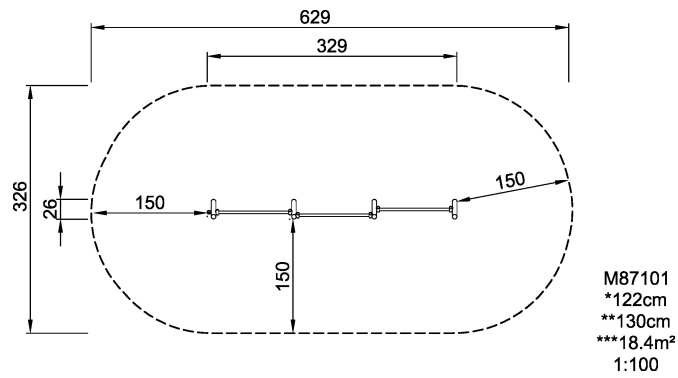

M871 Comersault

The Comersault provides horizontal bars of stainless steel and curved vertical post of galvanised steel. Great for just leaping around somersaulting on or just generally sitting and chatting with friends.

Product Line	Traditional Play
Category	Balancing & movement
Age group	4 - 10
Max. fall height (CM)	122
Total height (CM)	130
Safety Zone	18.4 m ²

SOCIALIZE

BALANCE

INCLUSIVE

**SUR-
FACE**

* = Highest designated play surface.
** = Total height of product.