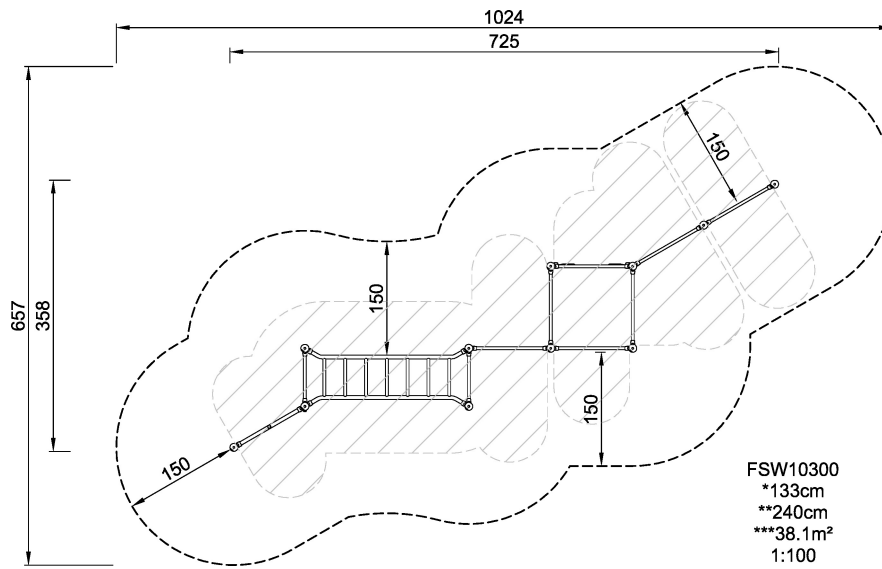

Product Line	Outdoor Fitness
Category	Street Workout & Calisthenics
Age group	13+
Max. fall height (CM)	133
Total height (CM)	240
Safety Zone	38.1 m ²

**SUR-
FACE**

**IN-
GROU.**

ASTM

* = Highest designated play surface.
** = Total height of product.