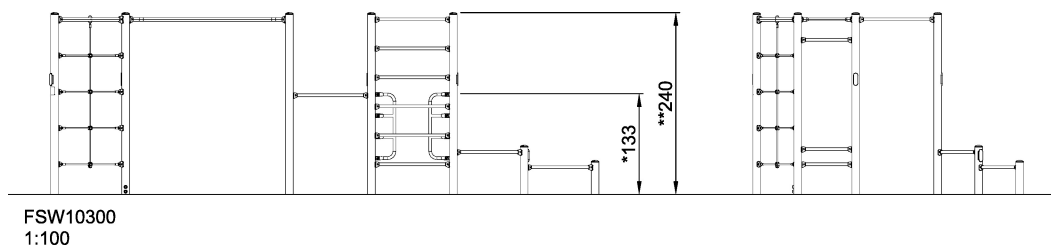

Product Line	Outdoor Fitness
Category	Street Workout & Calisthenics
Age group	13+
Max. fall height (CM)	133
Total height (CM)	240
Safety Zone	38.1 m ²

**SUR-
FACE**

**IN-
GROU.**

ASTM

* = Highest designated play surface.
** = Total height of product.