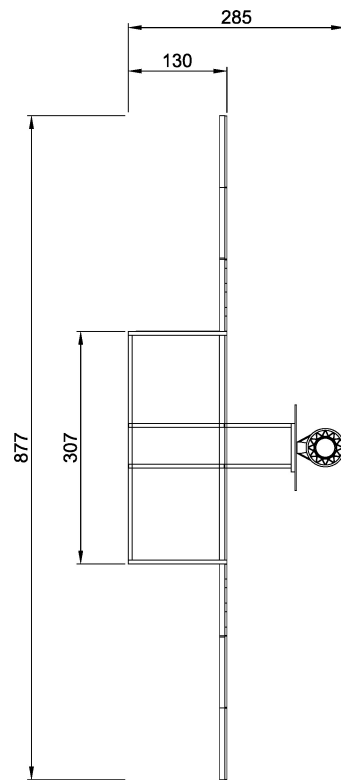

# FRE1212 CLASSIC Multigoal 9 m

Classic goals are equipped as standard with nylon net or with reinforced nylon or steel bars as options.

|                          |                      |
|--------------------------|----------------------|
| <b>Product Line</b>      | Multi Use Games Area |
| <b>Category</b>          | Classic Multi Sport  |
| <b>Age group</b>         | 3+                   |
| <b>Total height (CM)</b> | 370                  |

IN-GROU.

ASTM

FRE1212  
\*\*370cm  
1:100

FRE1212  
FRE1212BL  
FRE1212GR  
1:100

\* = Highest designated play surface.  
\*\* = Total height of product.

|                                  |        |                                |           |
|----------------------------------|--------|--------------------------------|-----------|
| <b>Weight/heaviest parts</b>     | kg.    | <b>Installation (Manpower)</b> | 1 Persons |
| <b>Concrete required</b>         | NaN m3 | <b>Installation (Hours)</b>    | 6 Hours   |
| <b>Foundation amount/footing</b> | NaN    | <b>Excavation</b>              | NaN m3    |