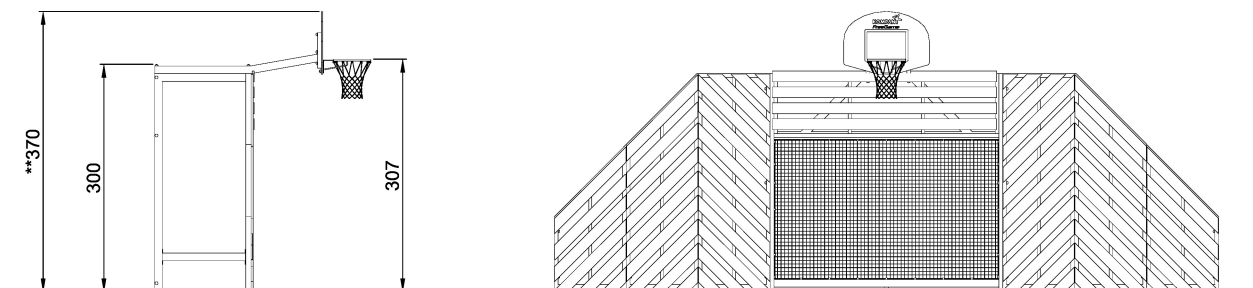

# FRE1212 CLASSIC Multigoal 9 m

Classic goals are equipped as standard with nylon net or with reinforced nylon or steel bars as options.

|                          |                      |
|--------------------------|----------------------|
| <b>Product Line</b>      | Multi Use Games Area |
| <b>Category</b>          | Classic Multi Sport  |
| <b>Age group</b>         | 3+                   |
| <b>Total height (CM)</b> | 370                  |

IN-GROU.

ASTM

FRE1212  
\*\*370cm  
1:100

FRE1212  
FRE1212BL  
FRE1212GR  
1:100

\* = Highest designated play surface.  
\*\* = Total height of product.

|                                  |        |                                |           |
|----------------------------------|--------|--------------------------------|-----------|
| <b>Weight/heaviest parts</b>     | kg.    | <b>Installation (Manpower)</b> | 1 Persons |
| <b>Concrete required</b>         | NaN m3 | <b>Installation (Hours)</b>    | 6 Hours   |
| <b>Foundation amount/footing</b> | NaN    | <b>Excavation</b>              | NaN m3    |