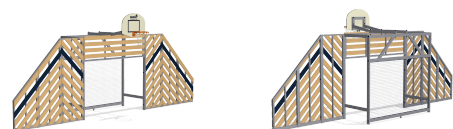

# FRE1212 CLASSIC Multigoal 9 m

Classic goals are equipped as standard with nylon net or with reinforced nylon or steel bars as options.

|                          |                      |
|--------------------------|----------------------|
| <b>Product Line</b>      | Multi Use Games Area |
| <b>Category</b>          | Classic Multi Sport  |
| <b>Age group</b>         | 3+                   |
| <b>Total height (CM)</b> | 370                  |

IN-GROU.

ASTM

FRE1212  
\*\*370cm  
1:100

FRE1212  
FRE1212BL  
FRE1212GR  
1:100

\* = Highest designated play surface.  
\*\* = Total height of product.

|                                  |        |                                |           |
|----------------------------------|--------|--------------------------------|-----------|
| <b>Weight/heaviest parts</b>     | kg.    | <b>Installation (Manpower)</b> | 1 Persons |
| <b>Concrete required</b>         | NaN m3 | <b>Installation (Hours)</b>    | 6 Hours   |
| <b>Foundation amount/footing</b> | NaN    | <b>Excavation</b>              | NaN m3    |