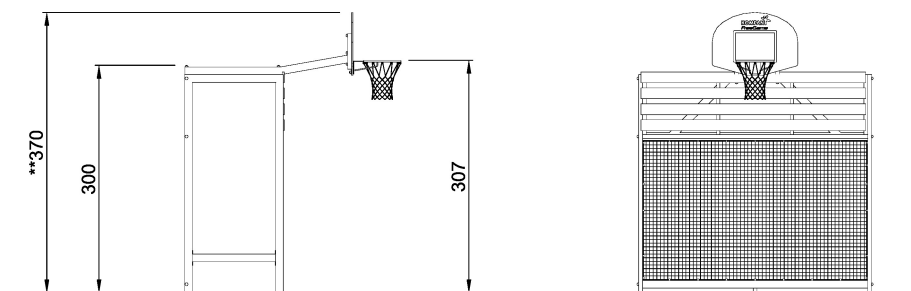

FRE1210 CLASSIC Multigoal 3 m

Classic goals are equipped as standard with nylon net or with reinforced nylon or steel bars as options.

Product Line	Multi Use Games Area
Category	Classic Multi Sport
Age group	3+
Total height (CM)	370

IN-
GROU.

ASTM

FRE1210
**370cm
1:100

FRE1210
FRE1210BL
FRE1210GR
1:100

* = Highest designated play surface.
** = Total height of product.

Weight/heaviest parts	kg.	Installation (Manpower)	1 Persons
Concrete required	NaN m3	Installation (Hours)	4 Hours
Foundation amount/footing	NaN	Excavation	NaN m3