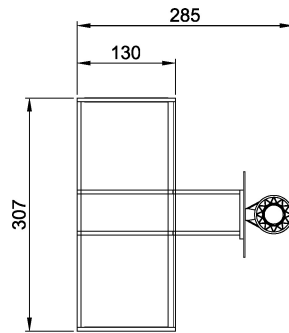

FRE1210 CLASSIC Multigoal 3 m

Classic goals are equipped as standard with nylon net or with reinforced nylon or steel bars as options.

Product Line	Multi Use Games Area
Category	Classic Multi Sport
Age group	3+
Total height (CM)	370

IN-
GROU.

ASTM

FRE1210
**370cm
1:100

FRE1210
FRE1210BL
FRE1210GR
1:100

* = Highest designated play surface.
** = Total height of product.

Weight/heaviest parts	kg.	Installation (Manpower)	1 Persons
Concrete required	NaN m3	Installation (Hours)	4 Hours
Foundation amount/footing	NaN	Excavation	NaN m3