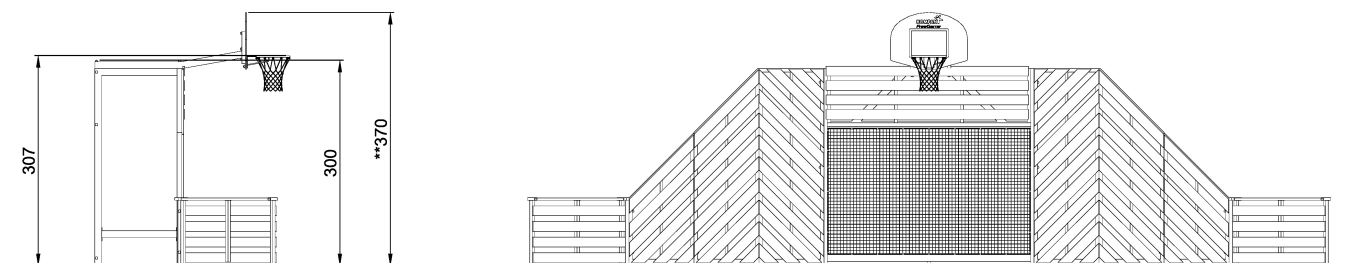

FRE1213 CLASSIC Multigoal 12 m

Classic goals are equipped as standard with nylon net or with reinforced nylon or steel bars as options.

Product Line	Multi Use Games Area
Category	Classic Multi Sport
Age group	3+
Total height (CM)	370

IN-
GROU.

ASTM

FRE1213
****370cm**
1:300

FRE1213
FRE1213BL
FRE1213GR
1:100

* = Highest designated play surface.
** = Total height of product.

Weight/heaviest parts	kg.	Installation (Manpower)	1 Persons
Concrete required	NaN m3	Installation (Hours)	7 Hours
Foundation amount/footing	NaN	Excavation	NaN m3