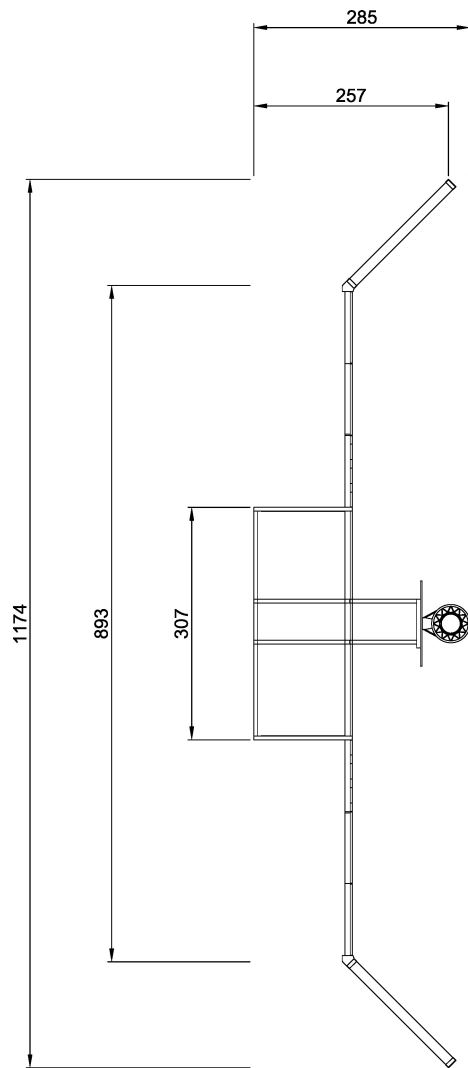

FRE1213 CLASSIC Multigoal 12 m

Classic goals are equipped as standard with nylon net or with reinforced nylon or steel bars as options.

Product Line	Multi Use Games Area
Category	Classic Multi Sport
Age group	3+
Total height (CM)	370

IN-
GROU.

ASTM

FRE1213
****370cm**
1:300

FRE1213
FRE1213BL
FRE1213GR
1:100

* = Highest designated play surface.
** = Total height of product.

Weight/heaviest parts	kg.	Installation (Manpower)	1 Persons
Concrete required	NaN m3	Installation (Hours)	7 Hours
Foundation amount/footing	NaN	Excavation	NaN m3